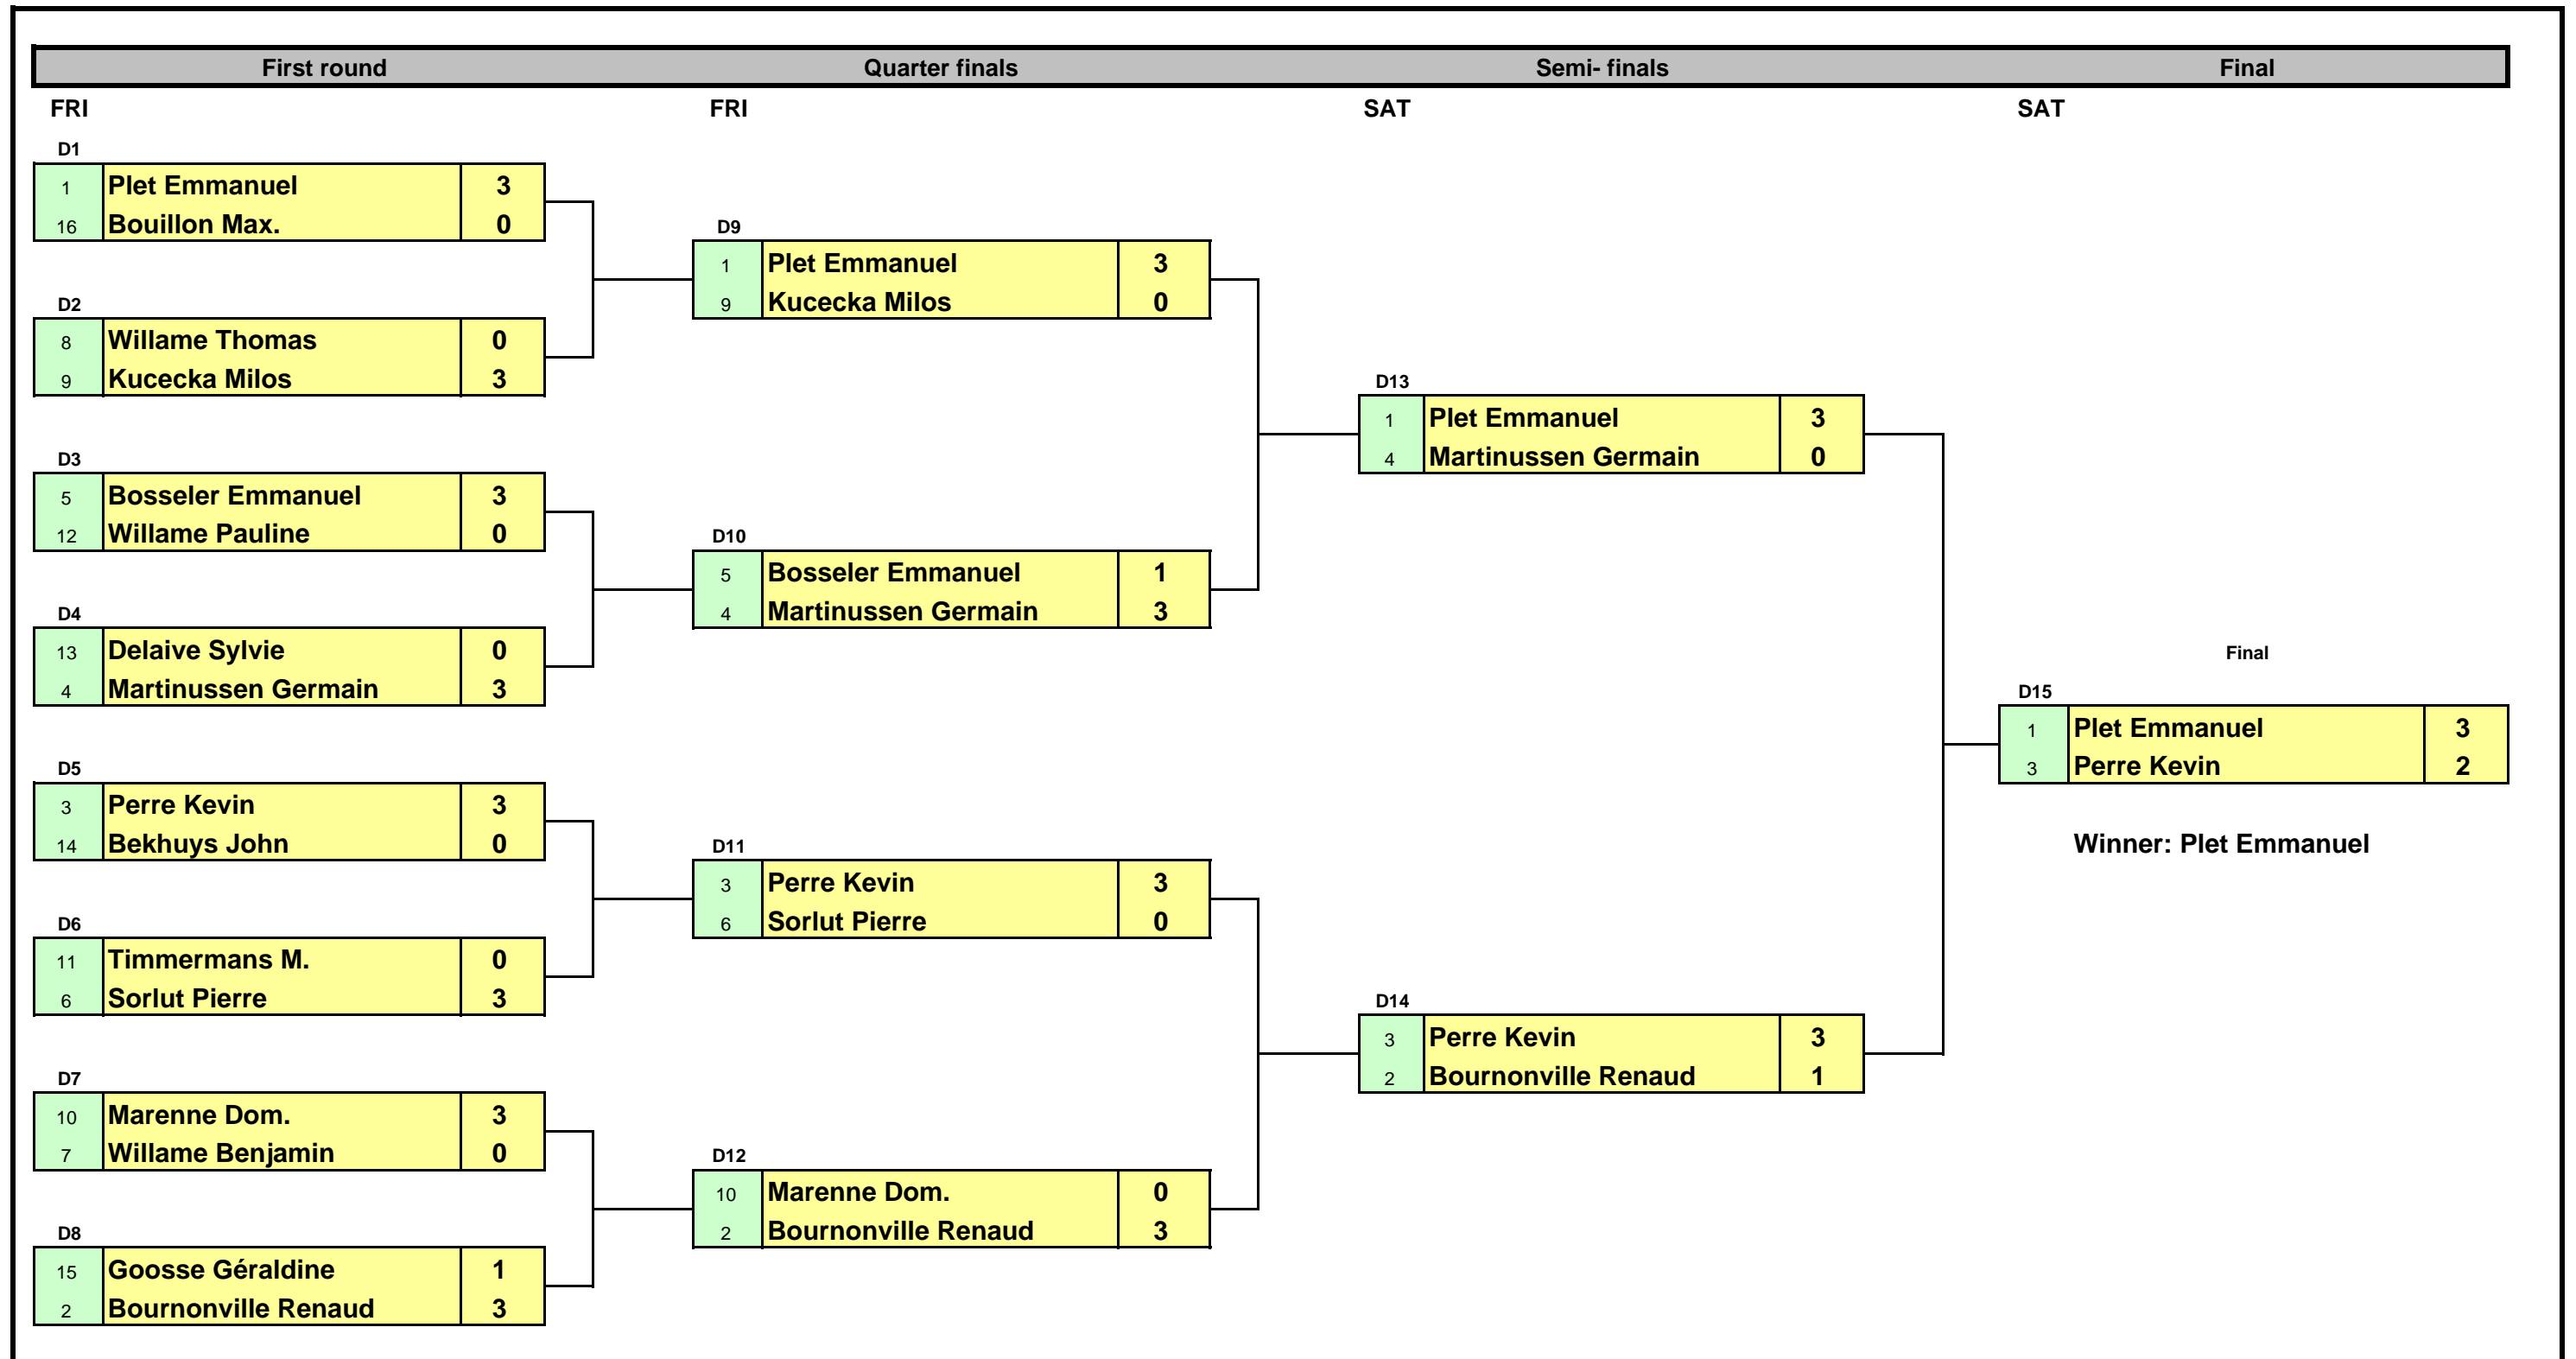

# ArelSquash Open 2009

## 28th & 29th March

### D Division

**AreISquash Open 2009**  
**28th & 29th March**  
**Plate competition (Losers 1st round main draw)**