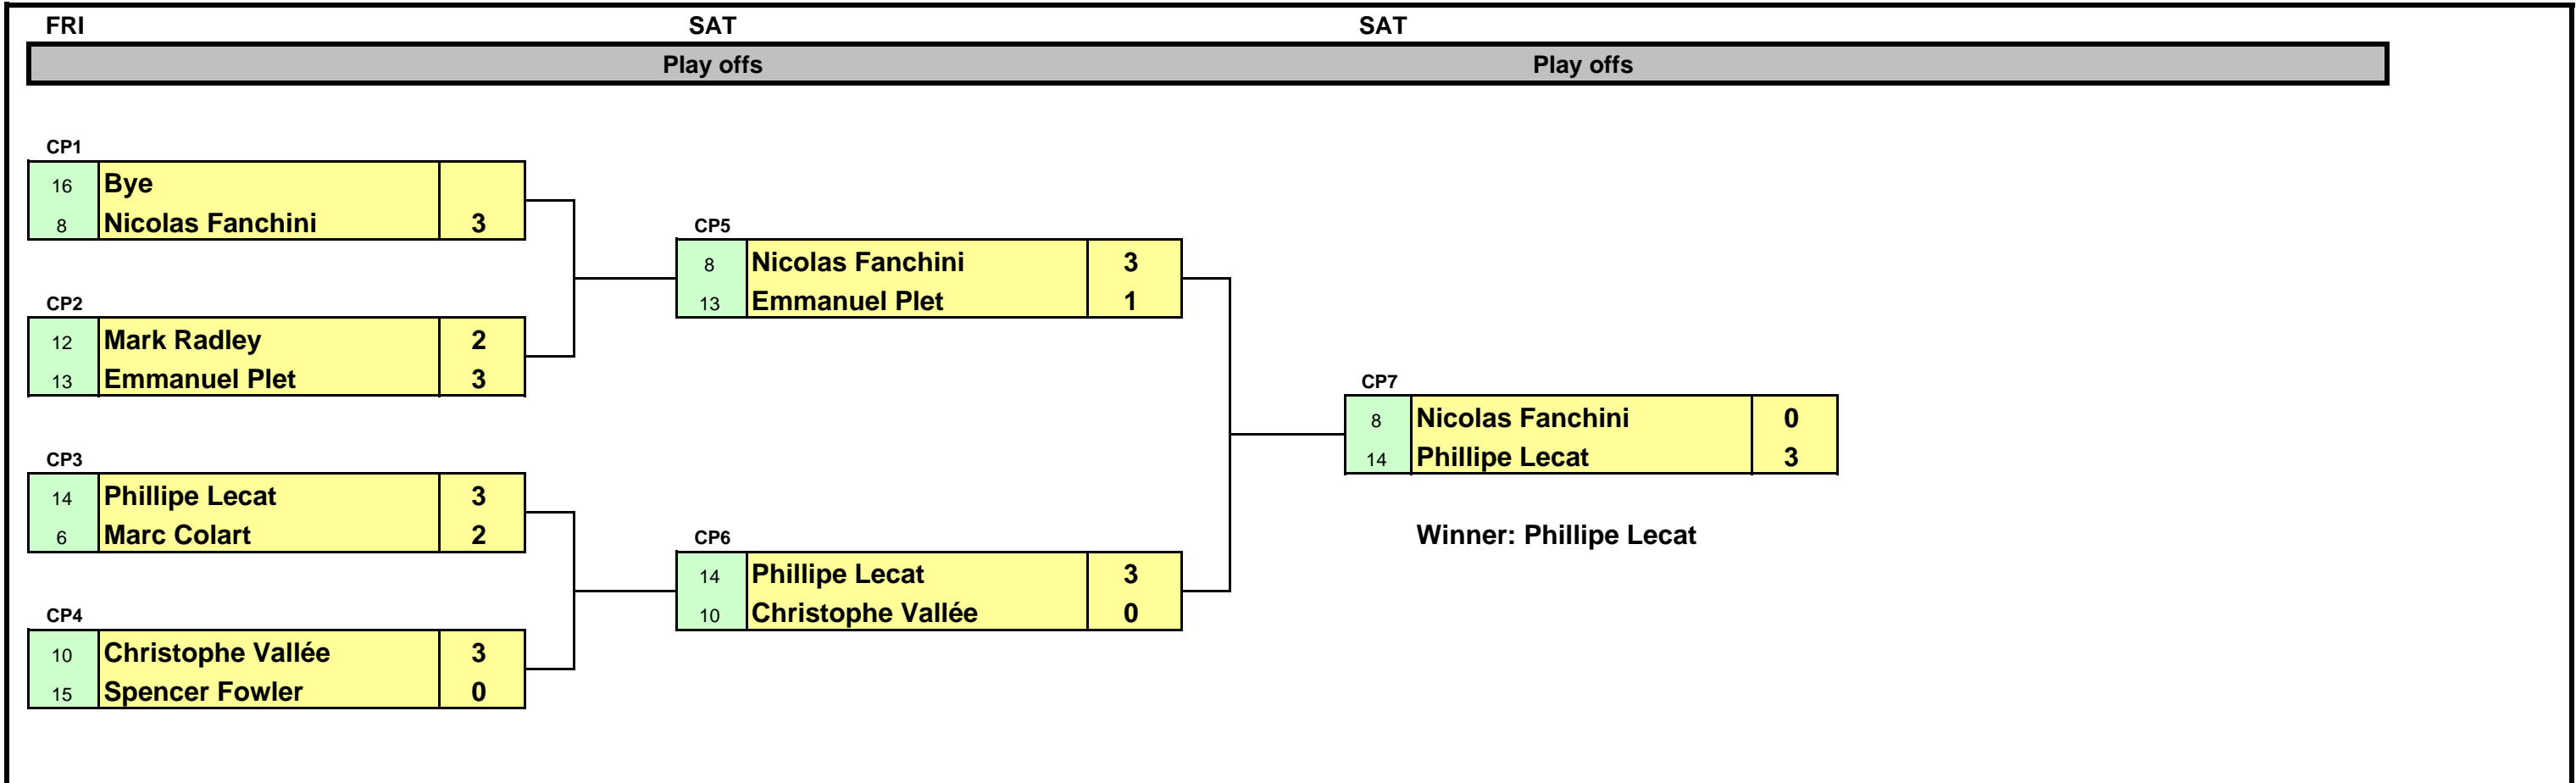

TopSquash Open 2009

6th & 7th March

C Division

TopSquash Open 2009 6th & 7th March

Plate competition (Losers 1st round main draw)

Classic plate competition (Loser 2nd round main draw)

Minor plate competition (Loser 1st round plate)