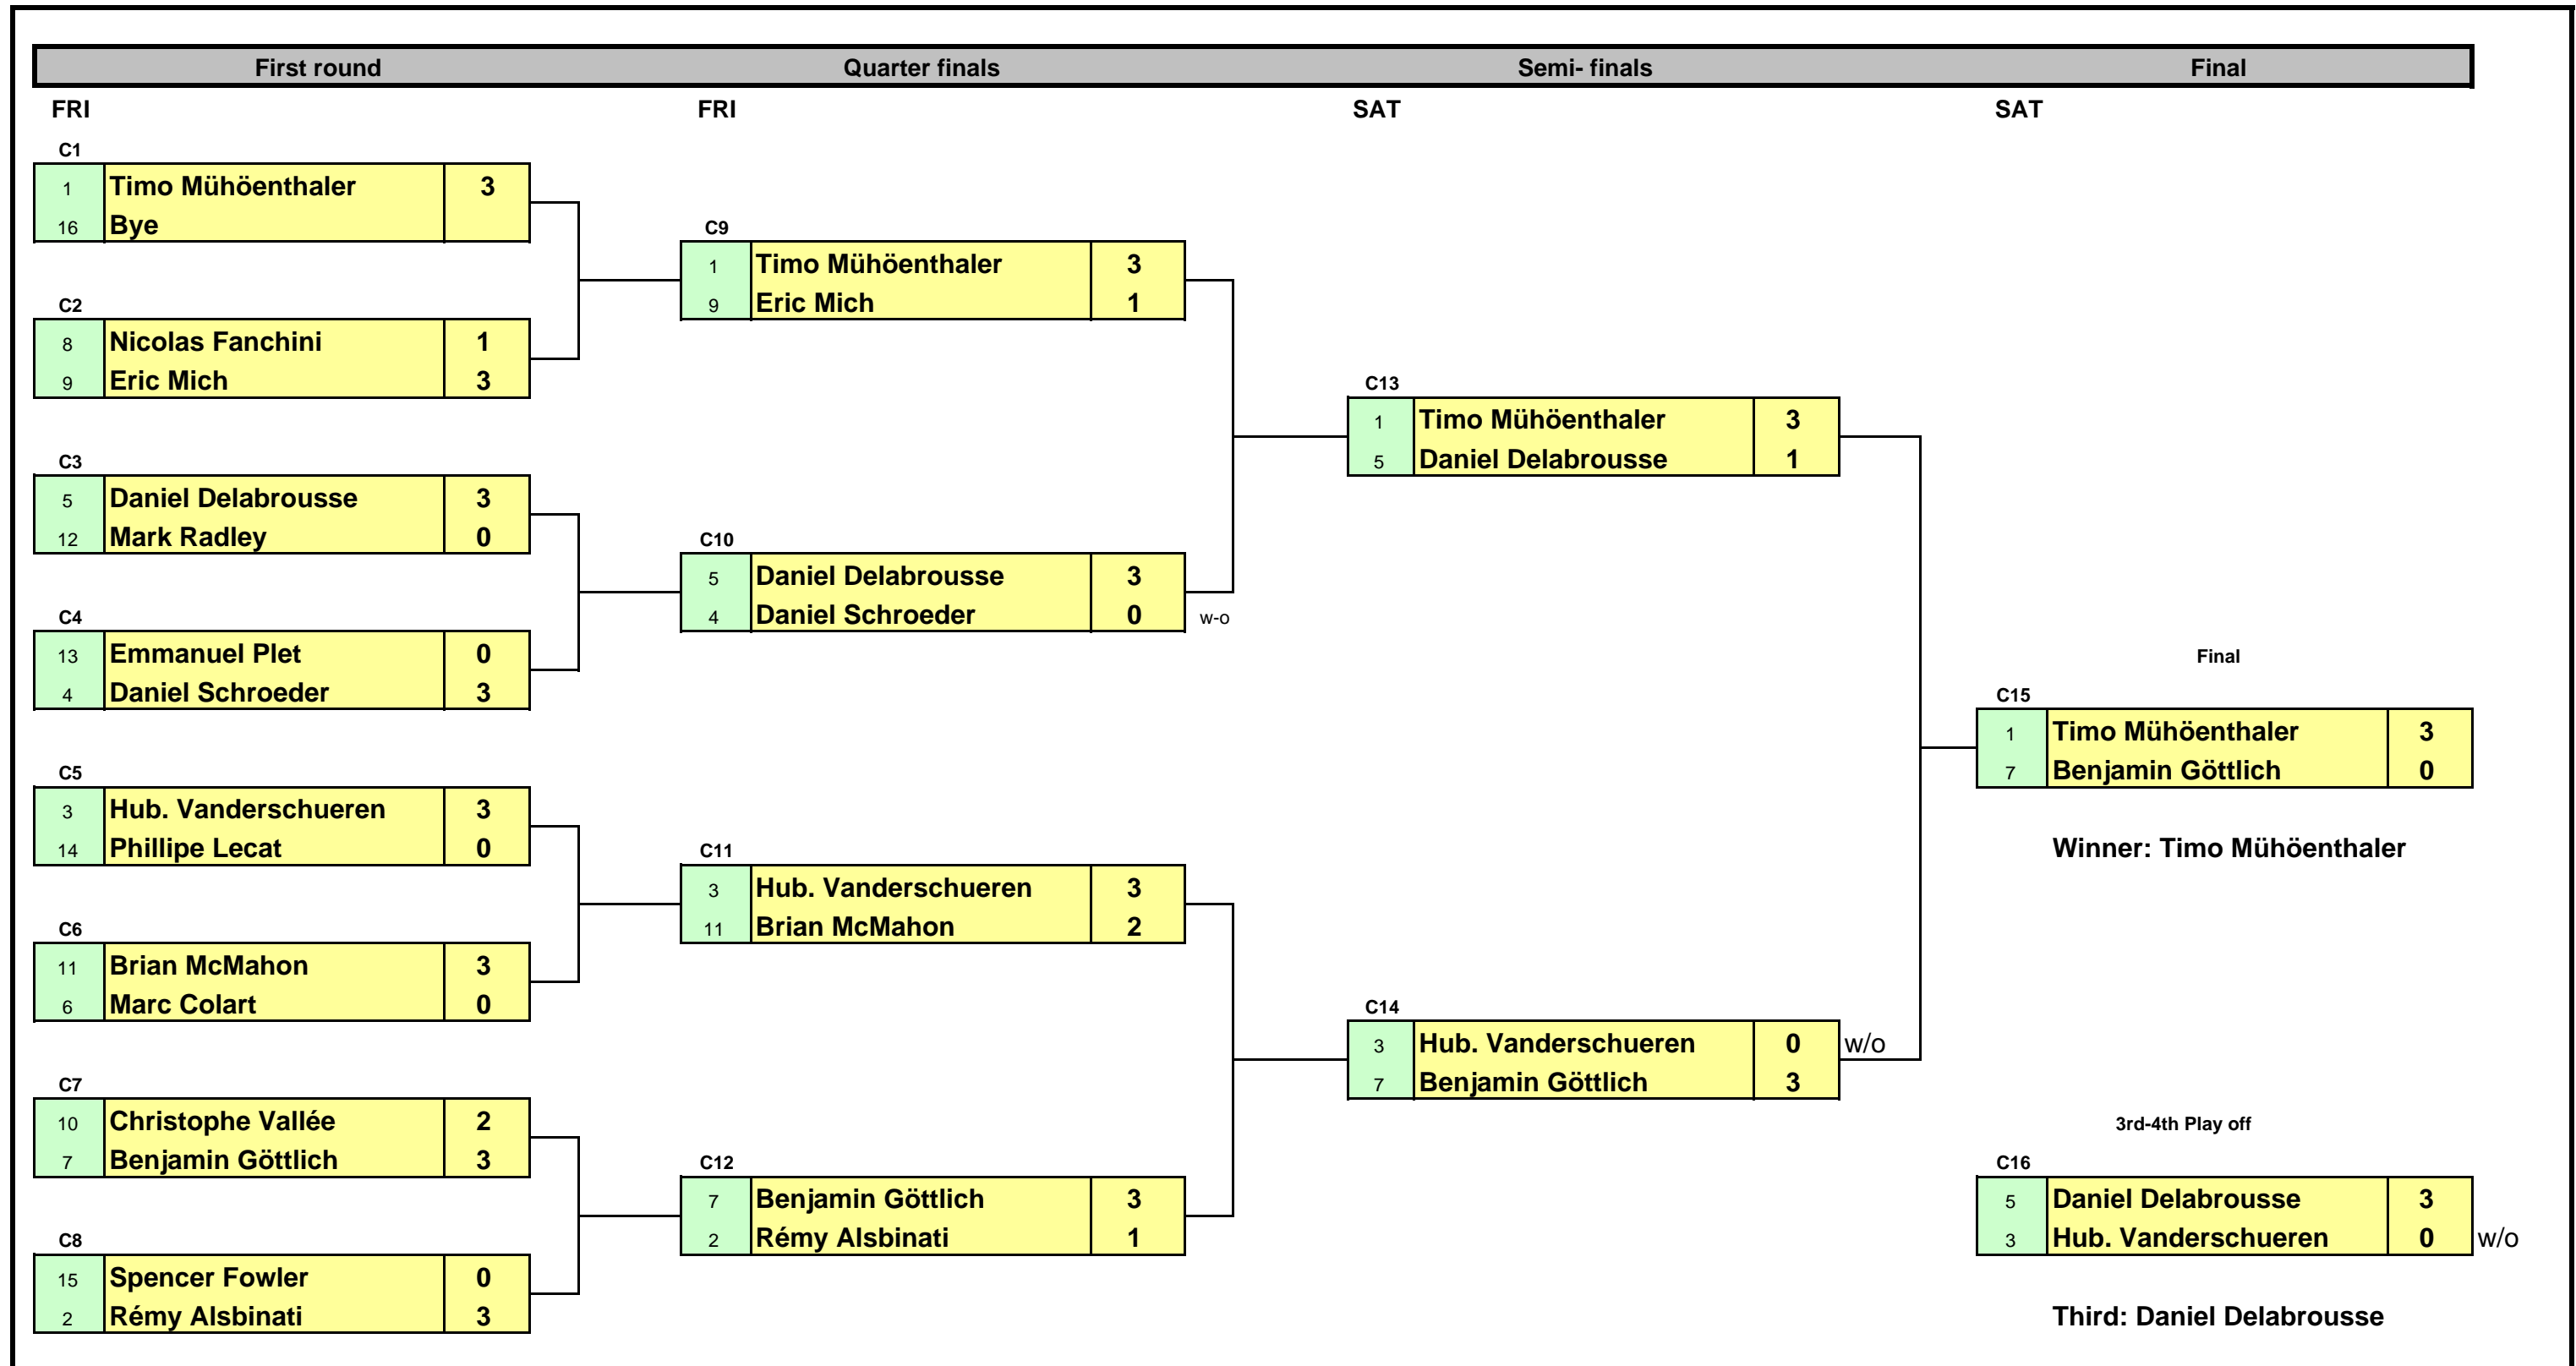

TopSquash Open 2009

6th & 7th March

C Division

TopSquash Open 2009 6th & 7th March

Plate competition (Losers 1st round main draw)

Classic plate competition (Loser 2nd round main draw)

Minor plate competition (Loser 1st round plate)