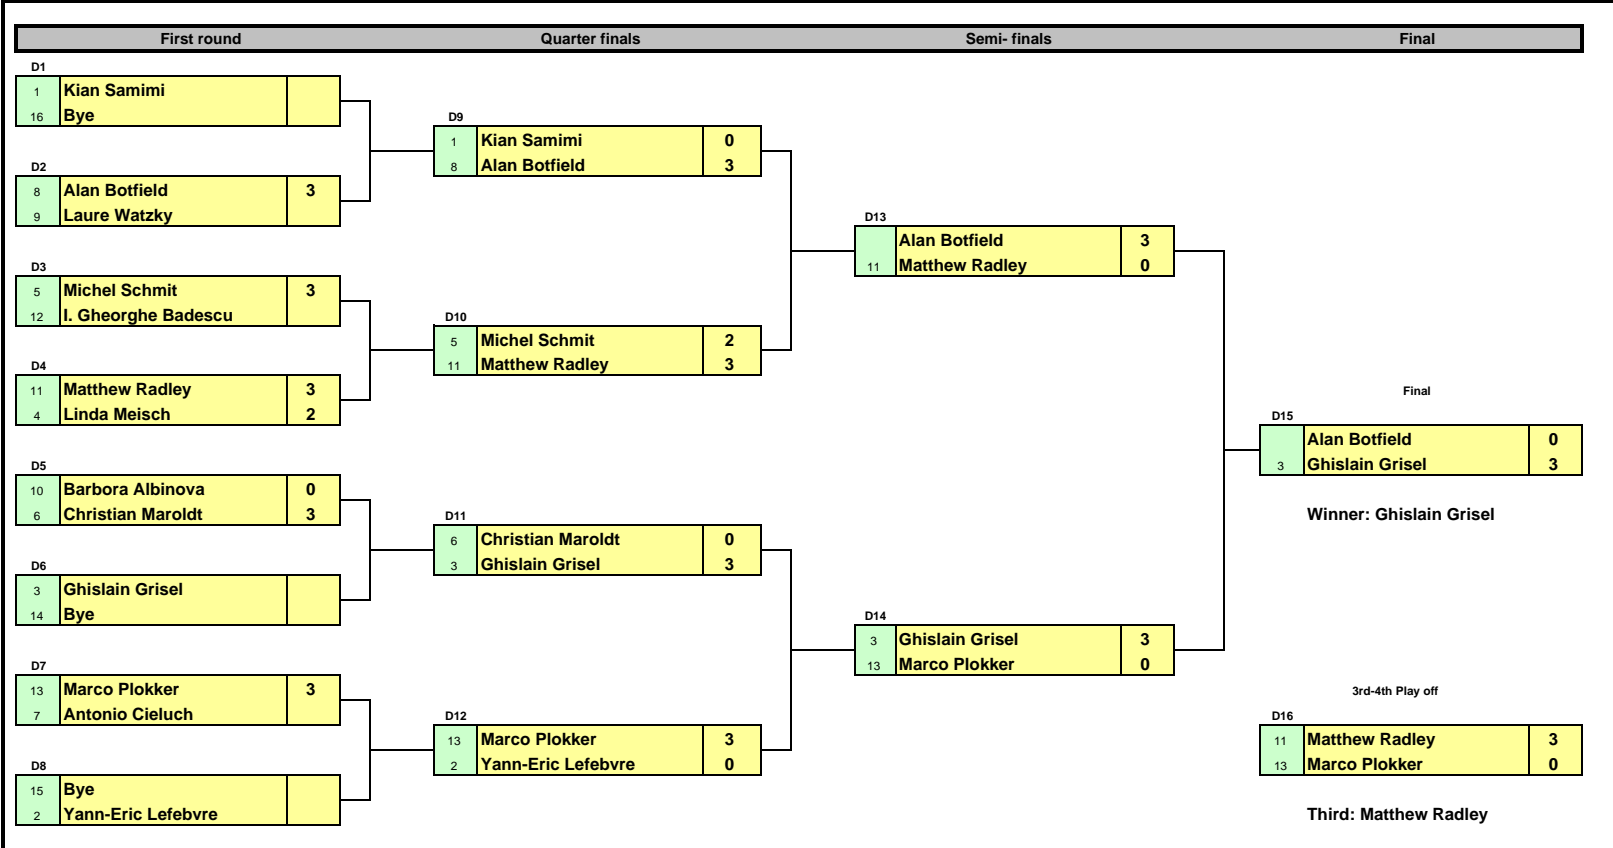

**Dunlop 2010
16th January
D Draw**

**Dunlop 2010
16th January
Plate competition (Losers 1st round main draw)**