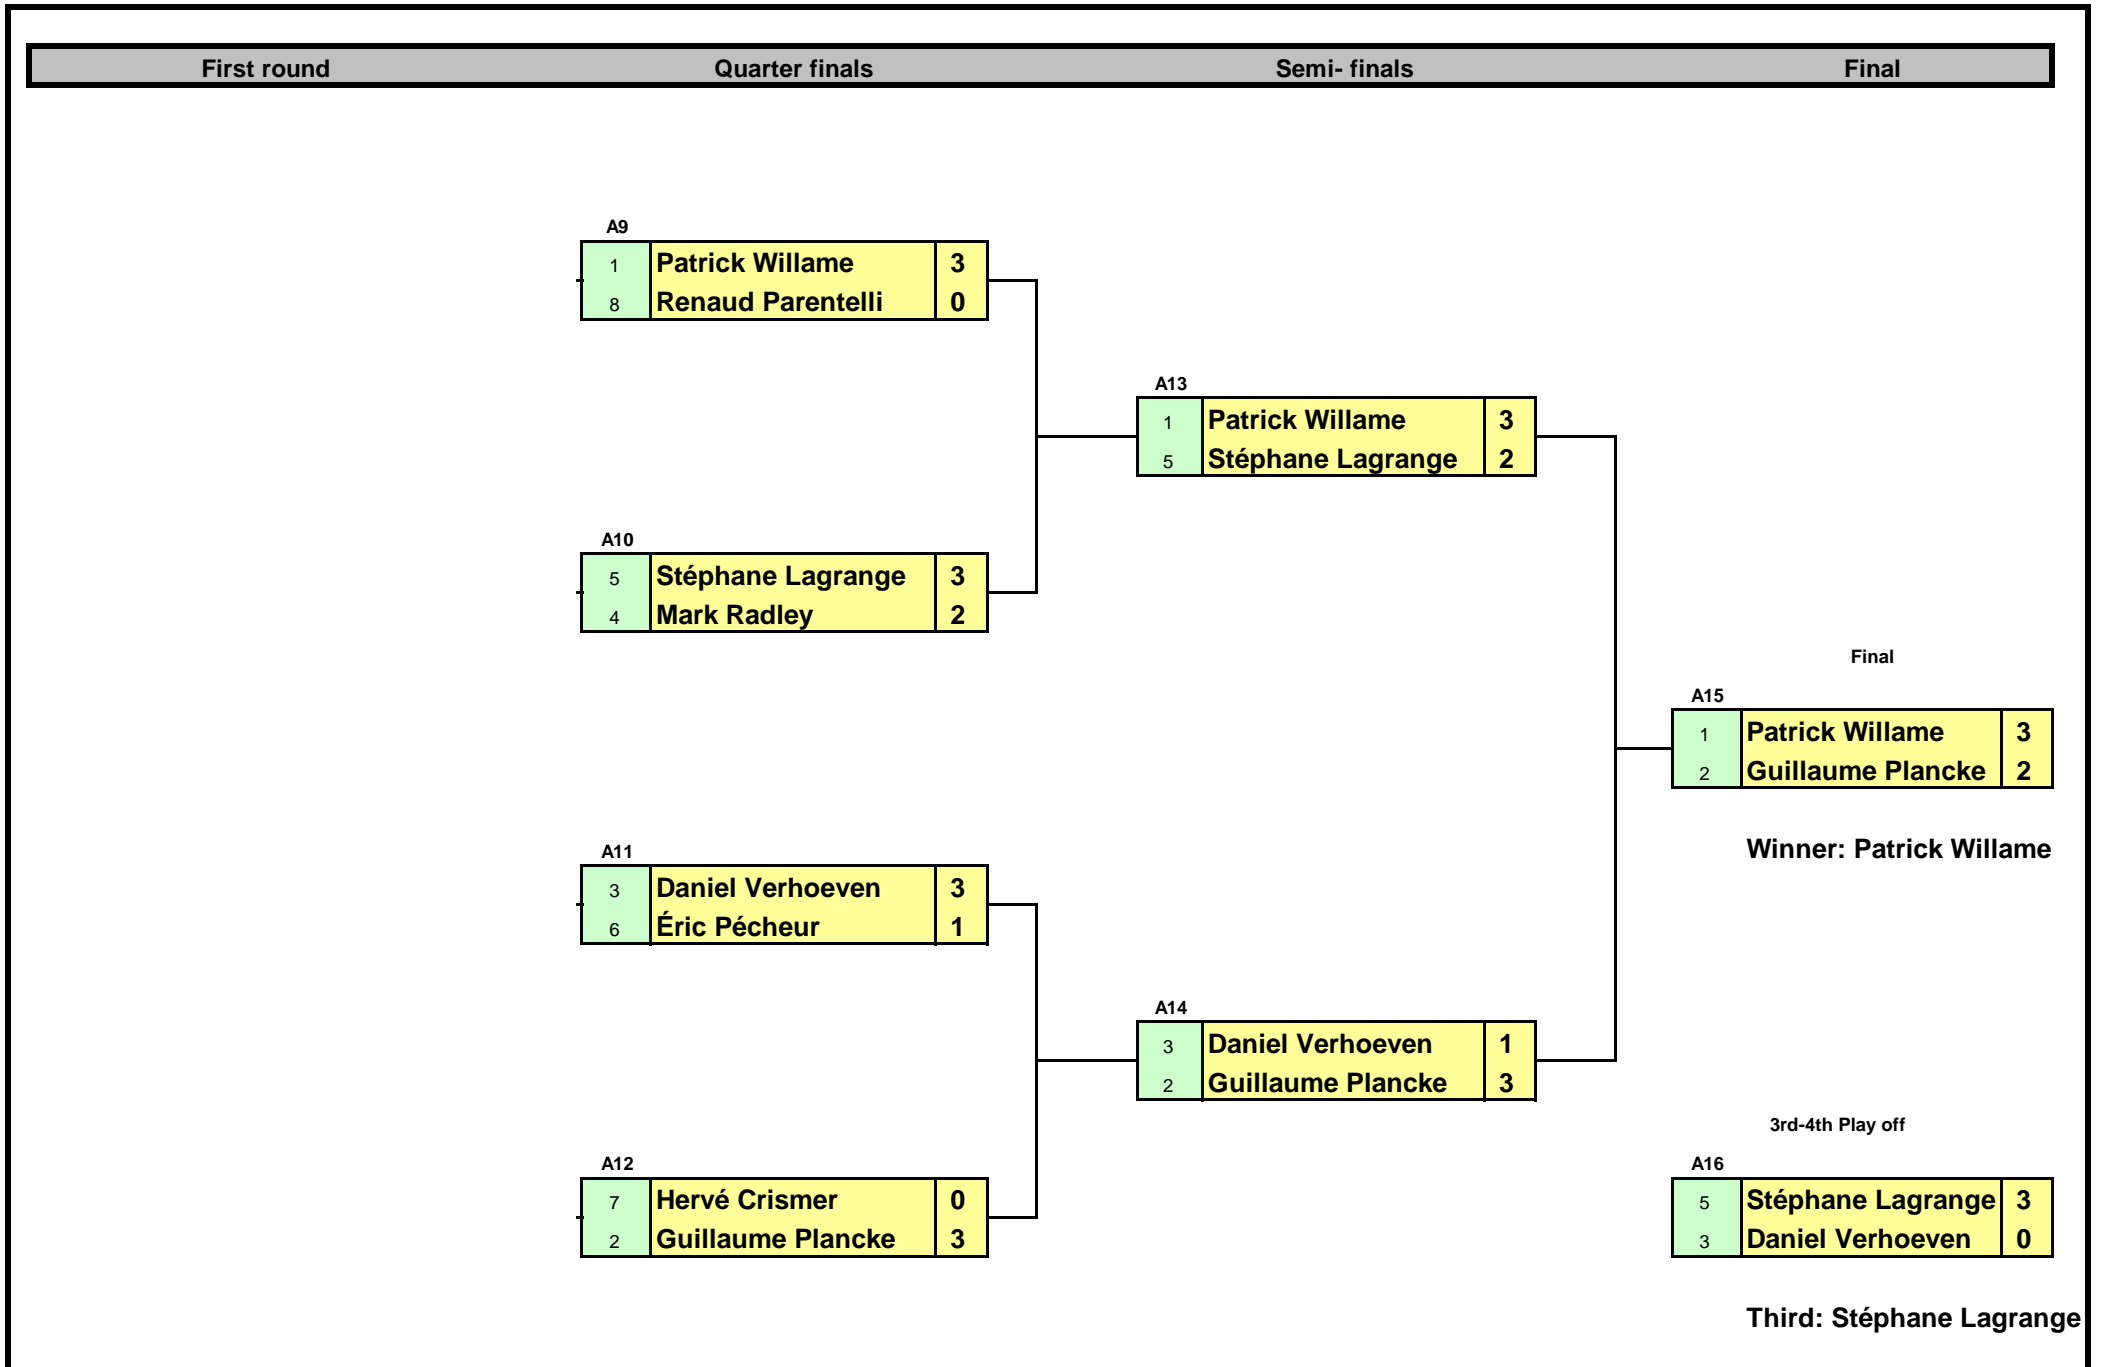

PETANGE OPEN 2011

ALLIANZ Draw

16th & 17th Sept.

Classic plate competition (Loser 2nd round main draw)