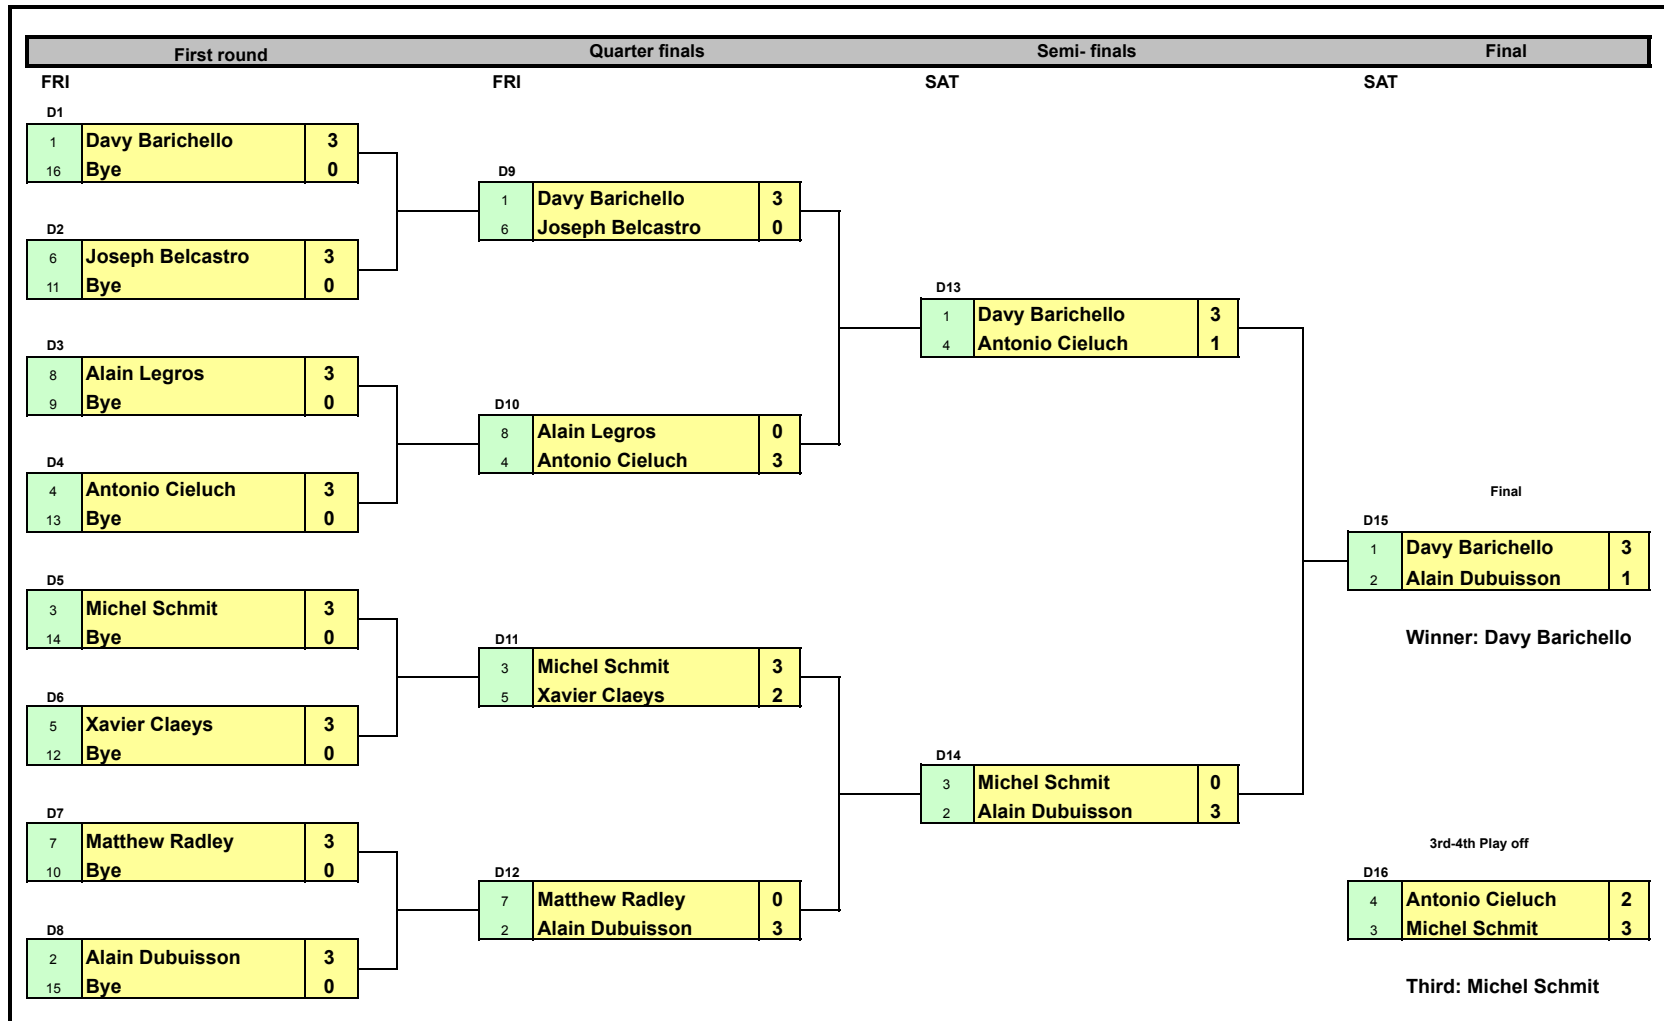

Ettelbruck Squash Open

D Draw

11th & 12th February

Plate competition