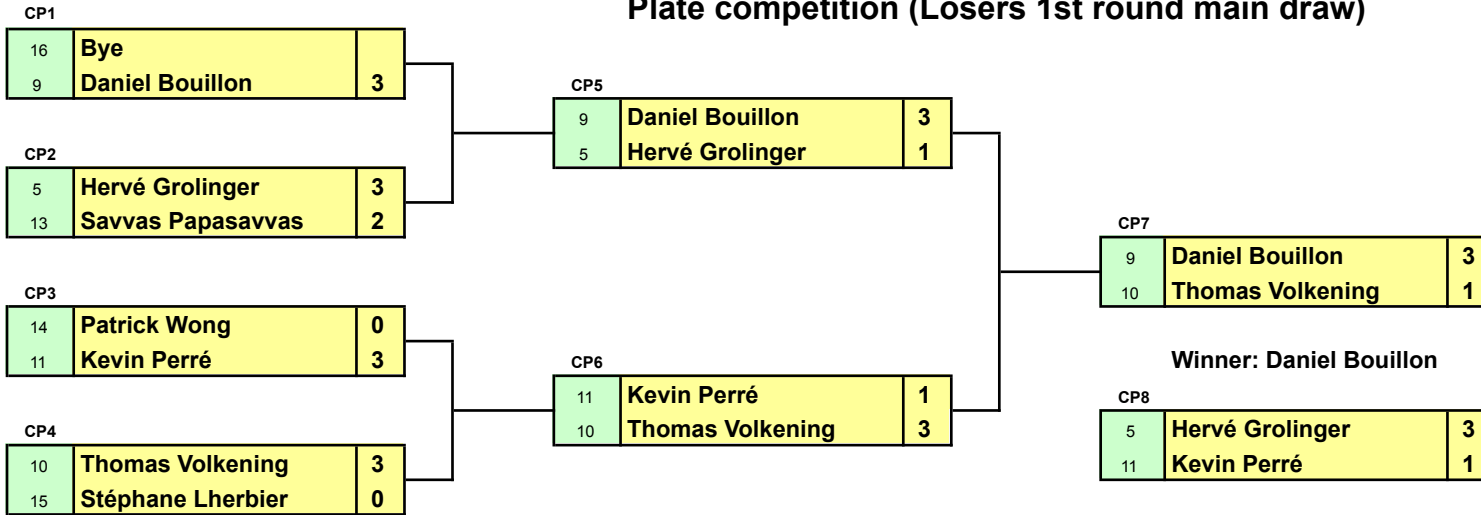

FRI

SAT

SAT

Play offs

Play offs

Plate competition (Losers 1st round main draw)

Classic plate competition (Loser 2nd round main draw)

Minor plate competition (Loser 1st round plate)