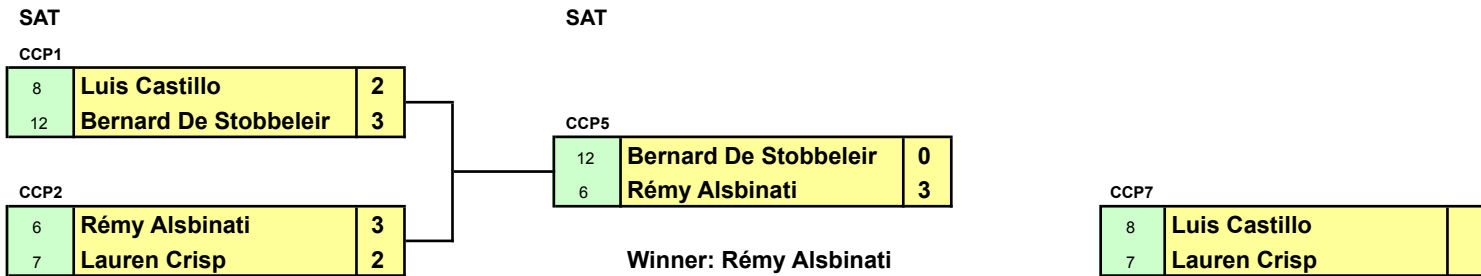

FRI

SAT

SAT

Play offs

Play offs

Plate competition (Losers 1st round main draw)

Classic plate competition (Loser 2nd round main draw)

Minor plate competition (Loser 1st round plate)