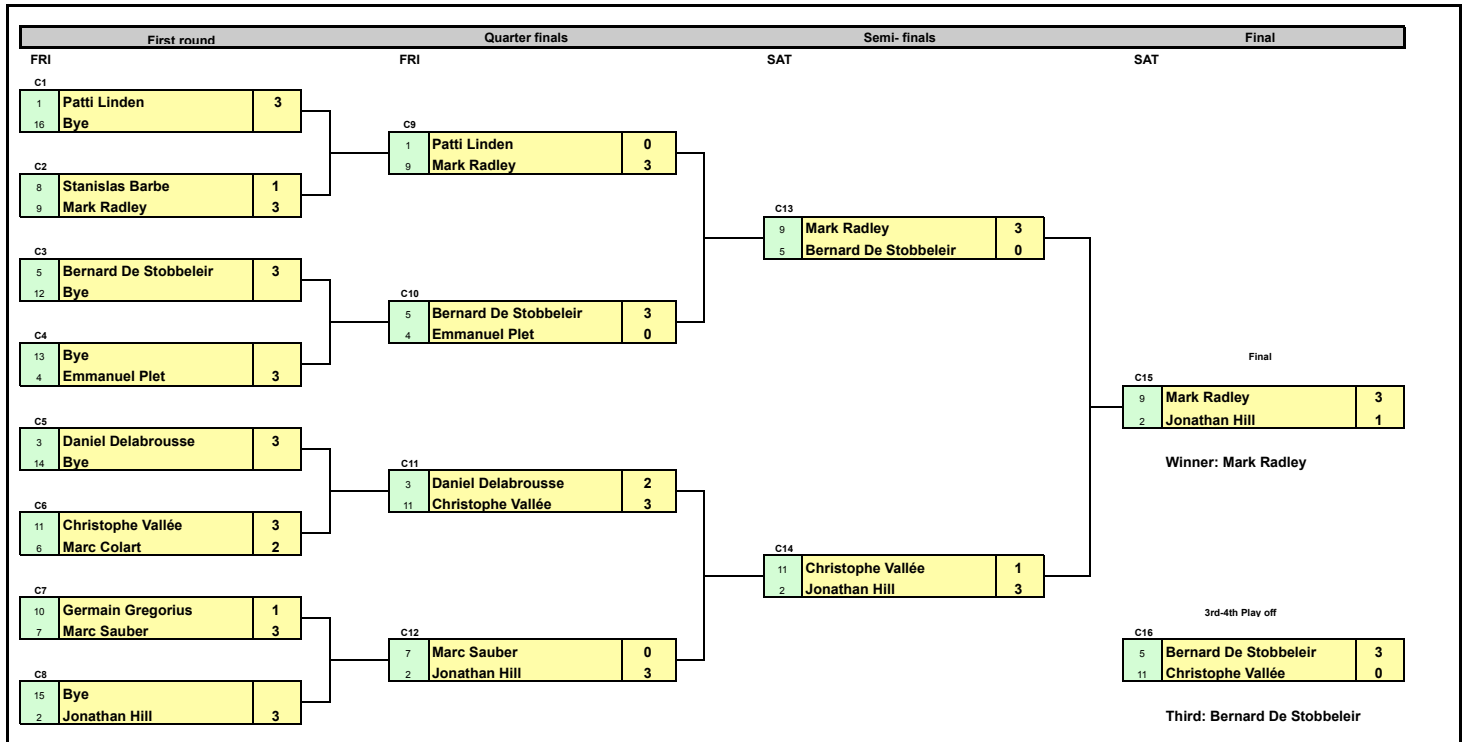

FSL National Championship 2009
13th & 14th November
C Draw

FSL National Championship 2009
13th & 14th November
Plate competition (Losers 1st round main draw)

Classic plate competition (Loser 2nd round main draw)