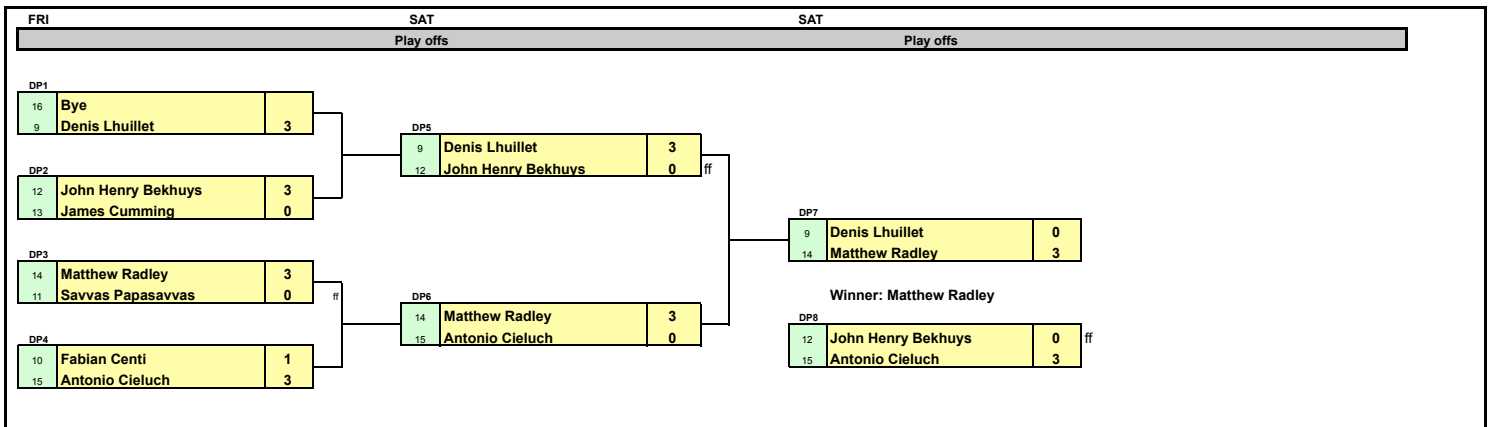

FSL National Championship 2009
13th & 14th November
D Draw

FSL National Championship 2009
13th & 14th November
Plate competition (Losers 1st round main draw)

Classic plate competition (Loser 2nd round main draw)

Minor plate competition (Loser 1st round plate)