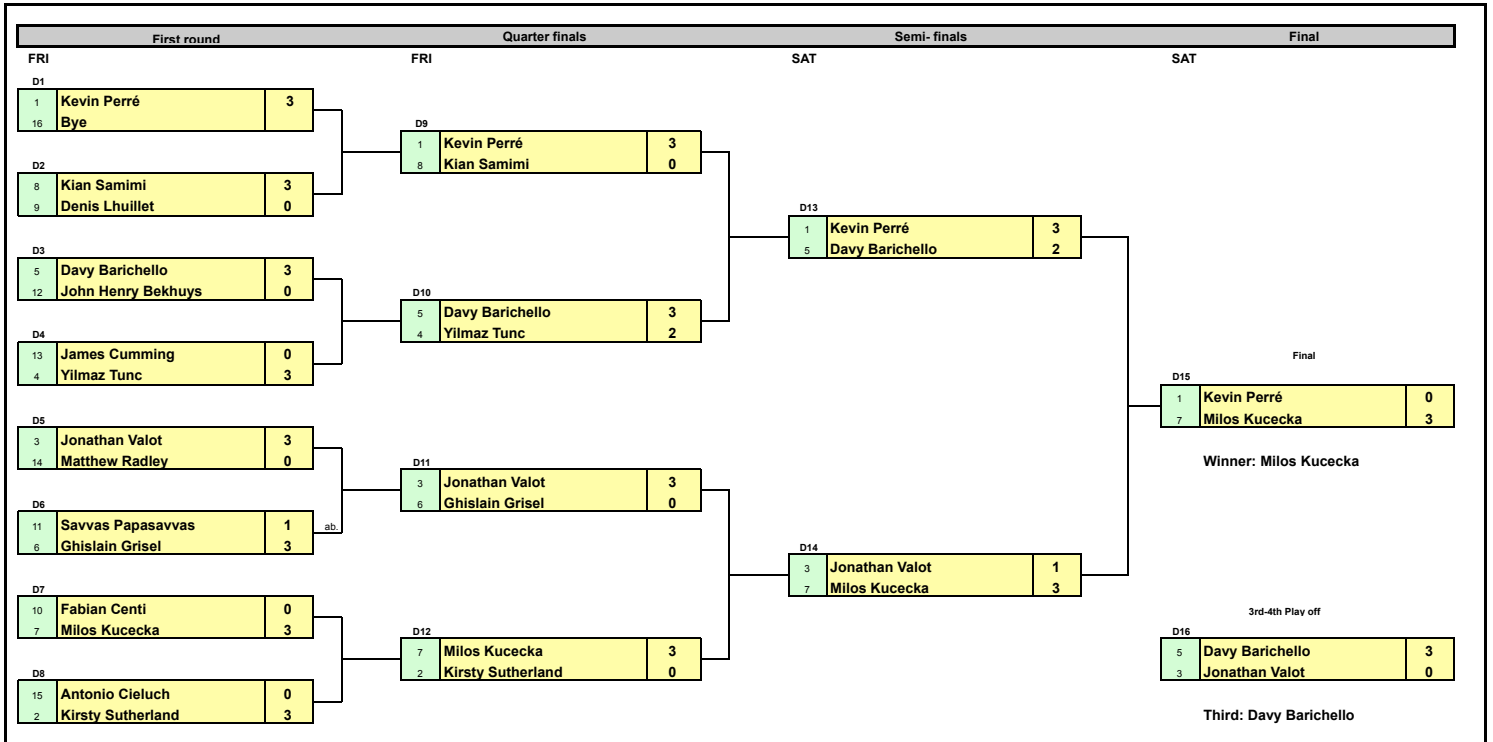

FSL National Championship 2009
13th & 14th November
D Draw

FSL National Championship 2009
13th & 14th November
Plate competition (Losers 1st round main draw)

Classic plate competition (Loser 2nd round main draw)

Minor plate competition (Loser 1st round plate)