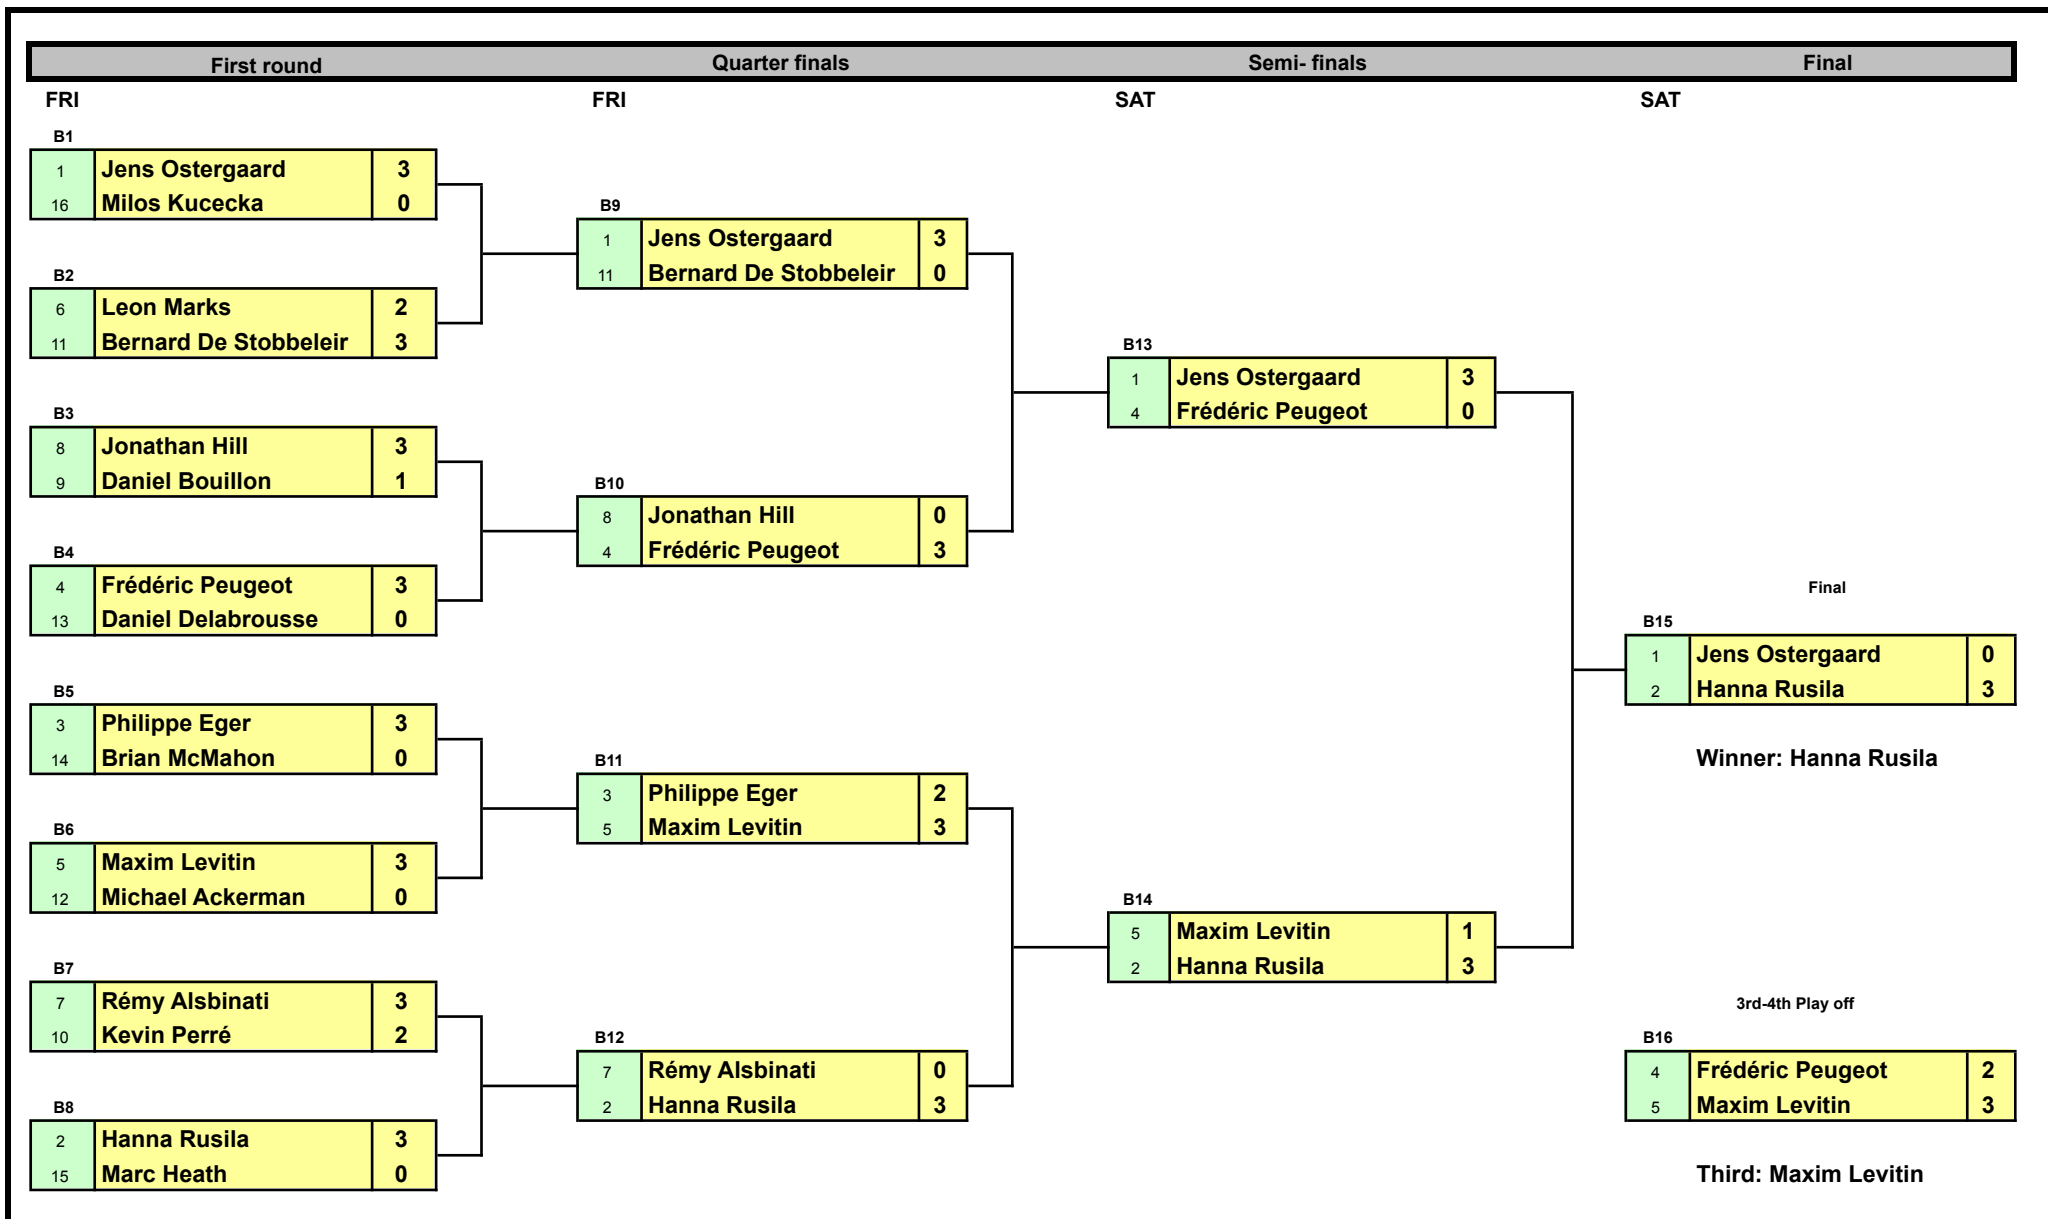

ACP6

11	Tony Nightingale	3
14	Renaud Parentelli	2

Winner: Tony Nightingale

ACP8

13	Hervé Crismer	3
15	Mikael Lundstedt	2

Plate competition (Losers 1st round main draw)

Classic plate competition (Loser 2nd round main draw)

Minor plate competition (Loser 1st round plate)

FRI

SAT

SAT

Play offs

Play offs

Plate competition (Losers 1st round main draw)

Classic plate competition (Loser 2nd round main draw)