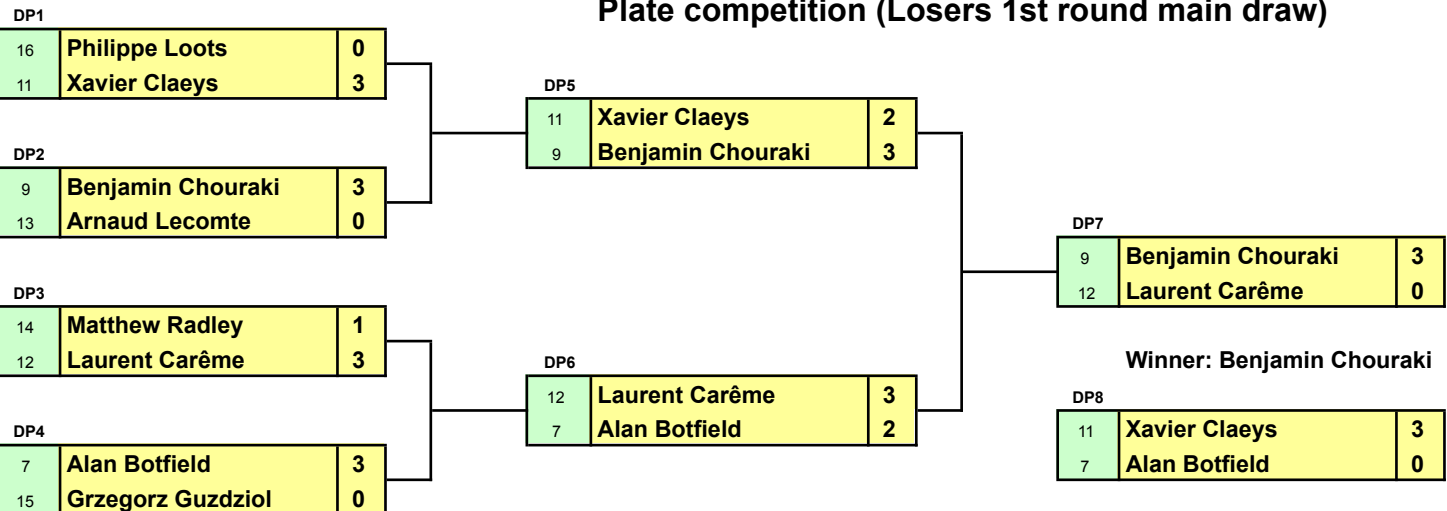

Minor plate competition (Loser 1st round plate)

FRI

SAT

SAT

Play offs

Play offs

Plate competition (Losers 1st round main draw)

Classic plate competition (Loser 2nd round main draw)

Minor plate competition (Loser 1st round plate)

**"The Clubs" Open 2011
14th & 15th January
Ladies Pool Division**

	Isabel Juan	Hanna Rusila	Barbora Albinova	Katarzyna Golanska	Lucie Peterkova	TOTAL
Isabel Juan		0	3	3	3	9
Hanna Rusila	3		3	3	3	12
Barbora Albinova	3	0		0	0	3
Katarzyna Golanska	0	0	3		3	6
Lucie Peterkova	0	0	1	0		1