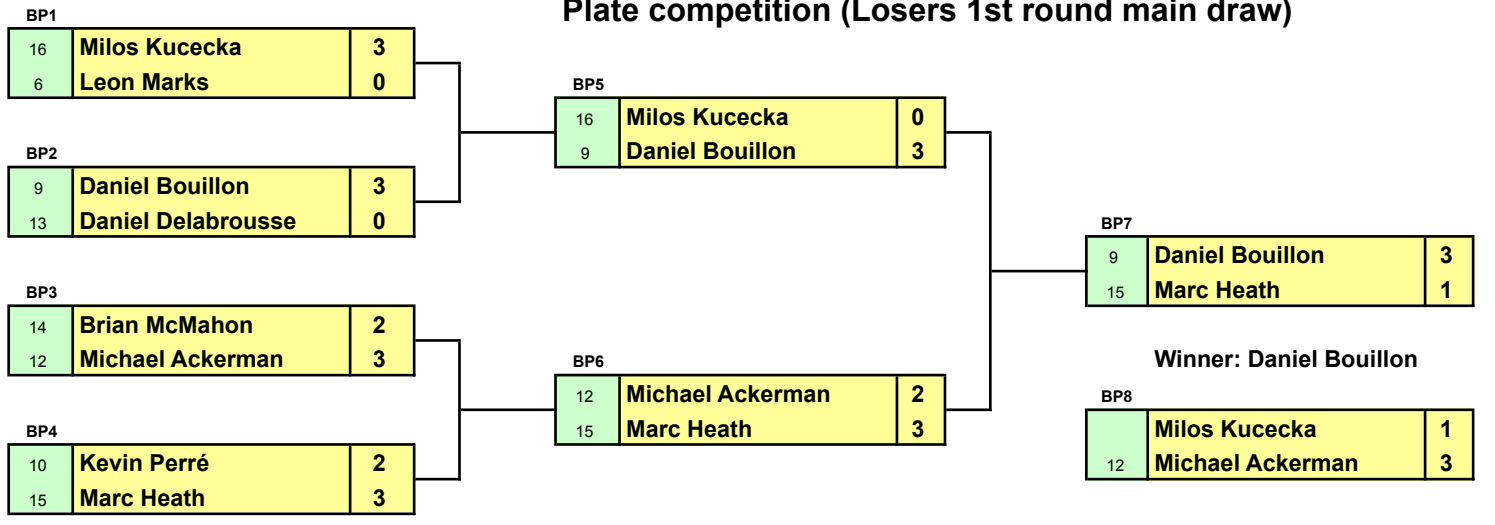

ACP6

11	Tony Nightingale	3
14	Renaud Parentelli	2

Winner: Tony Nightingale

ACP8

13	Hervé Crismer	3
15	Mikael Lundstedt	2

Plate competition (Losers 1st round main draw)

Classic plate competition (Loser 2nd round main draw)

Minor plate competition (Loser 1st round plate)

FRI

SAT

SAT

Play offs

Play offs

Plate competition (Losers 1st round main draw)

Classic plate competition (Loser 2nd round main draw)