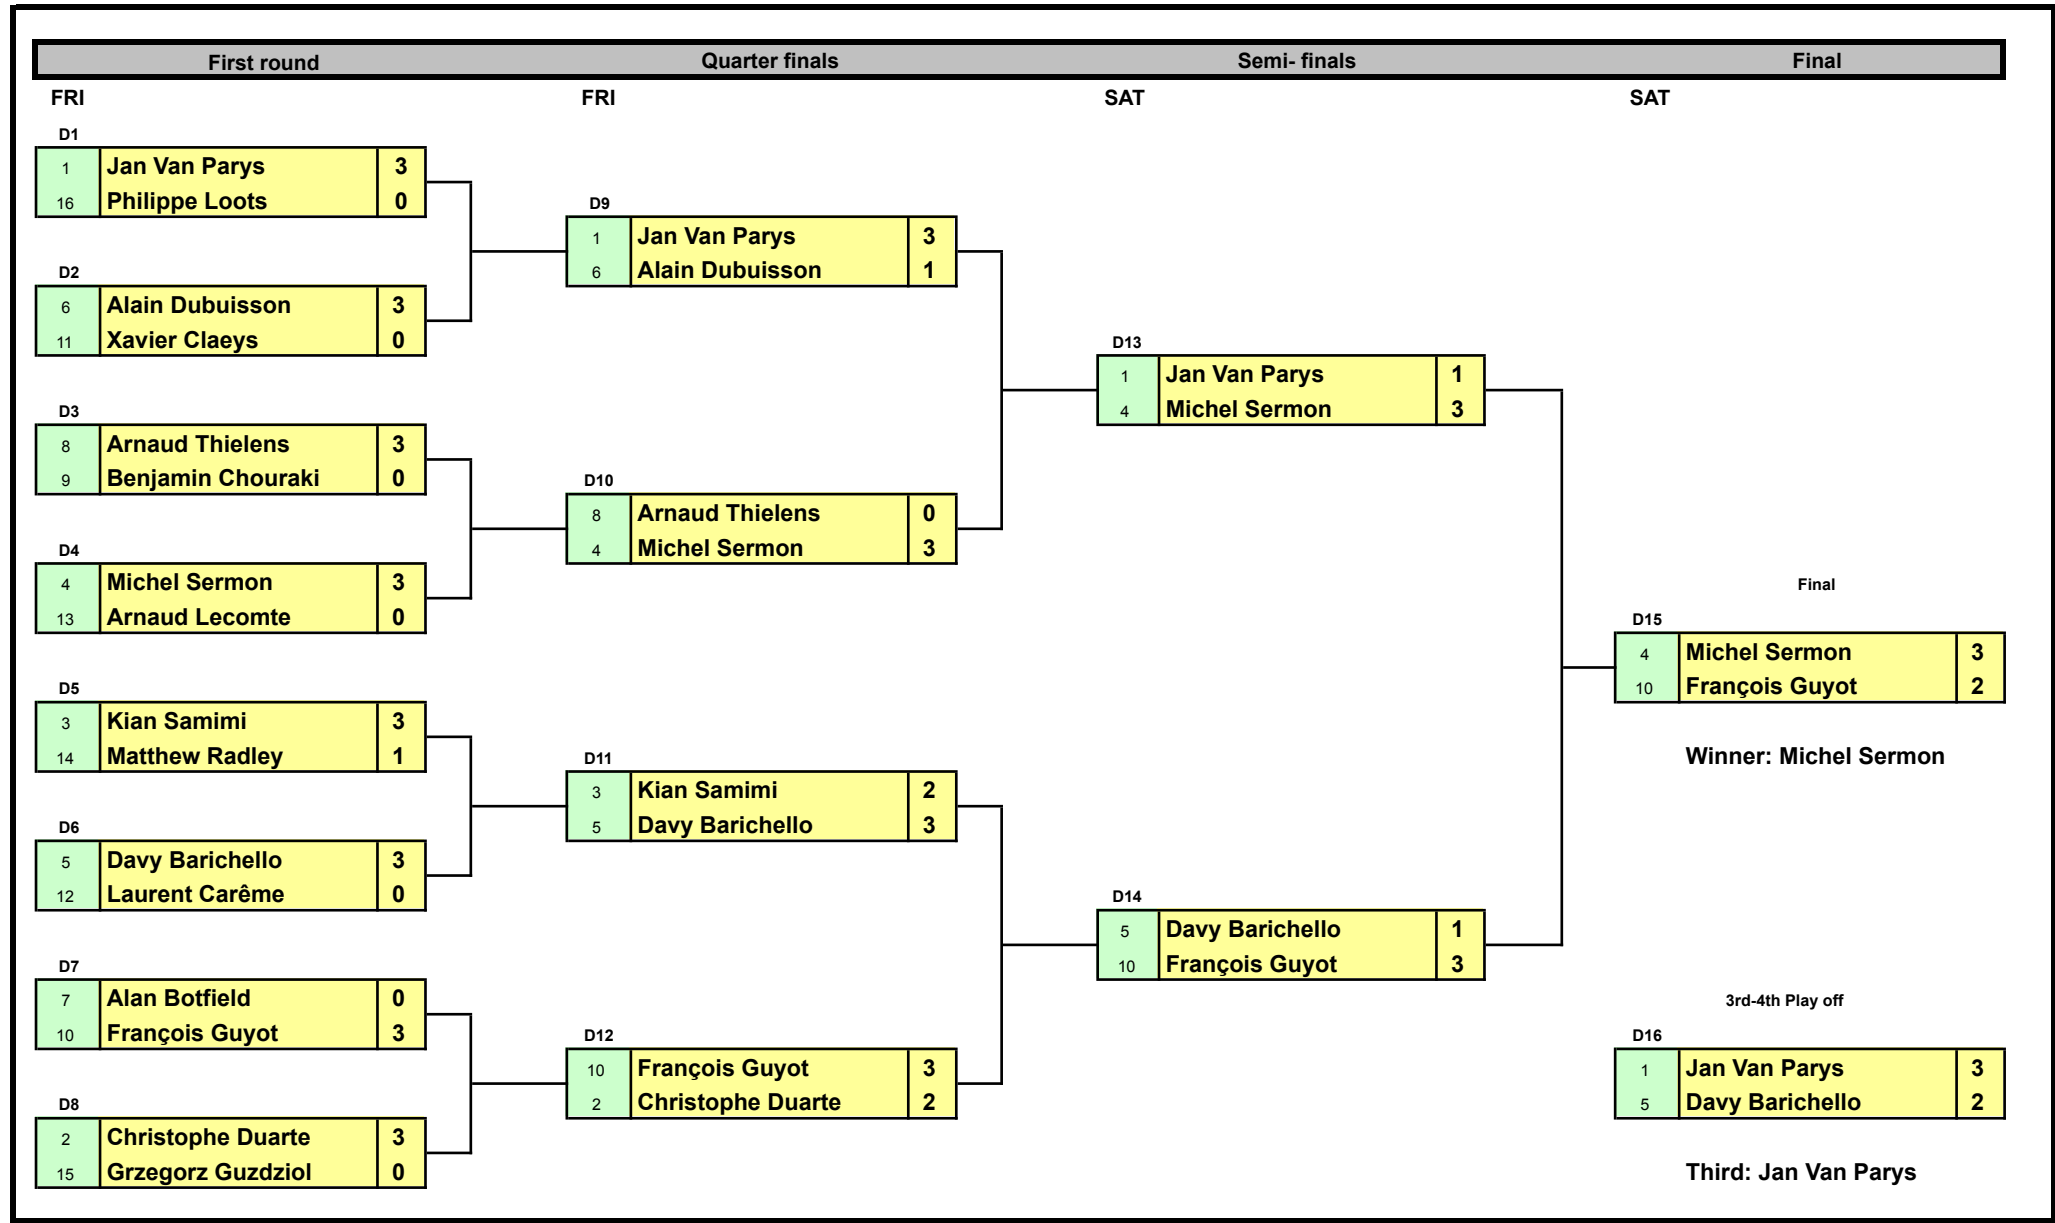

Minor plate competition (Loser 1st round plate)

FRI

SAT

SAT

Play offs

Play offs

Plate competition (Losers 1st round main draw)

Classic plate competition (Loser 2nd round main draw)