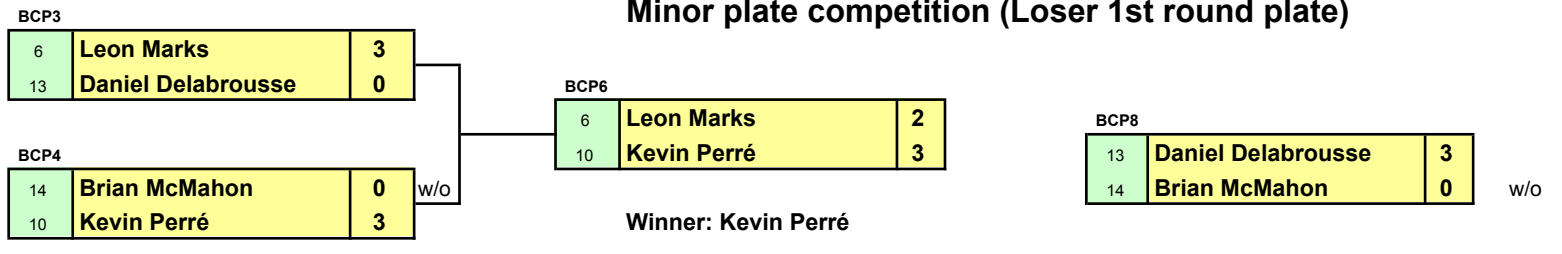

Minor plate competition (Loser 1st round plate)

FRI

SAT

SAT

Play offs

Play offs

Plate competition (Losers 1st round main draw)

Classic plate competition (Loser 2nd round main draw)