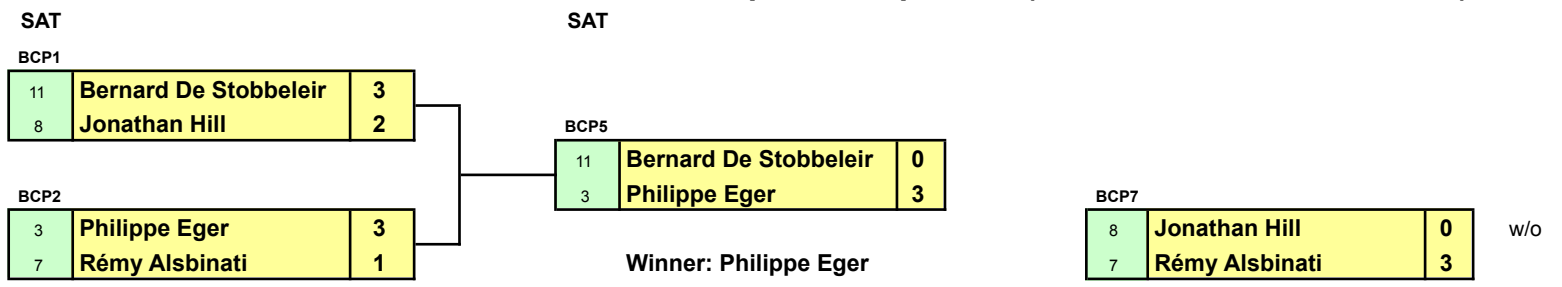

Minor plate competition (Loser 1st round plate)

FRI

SAT

SAT

Play offs

Play offs

Plate competition (Losers 1st round main draw)

Classic plate competition (Loser 2nd round main draw)