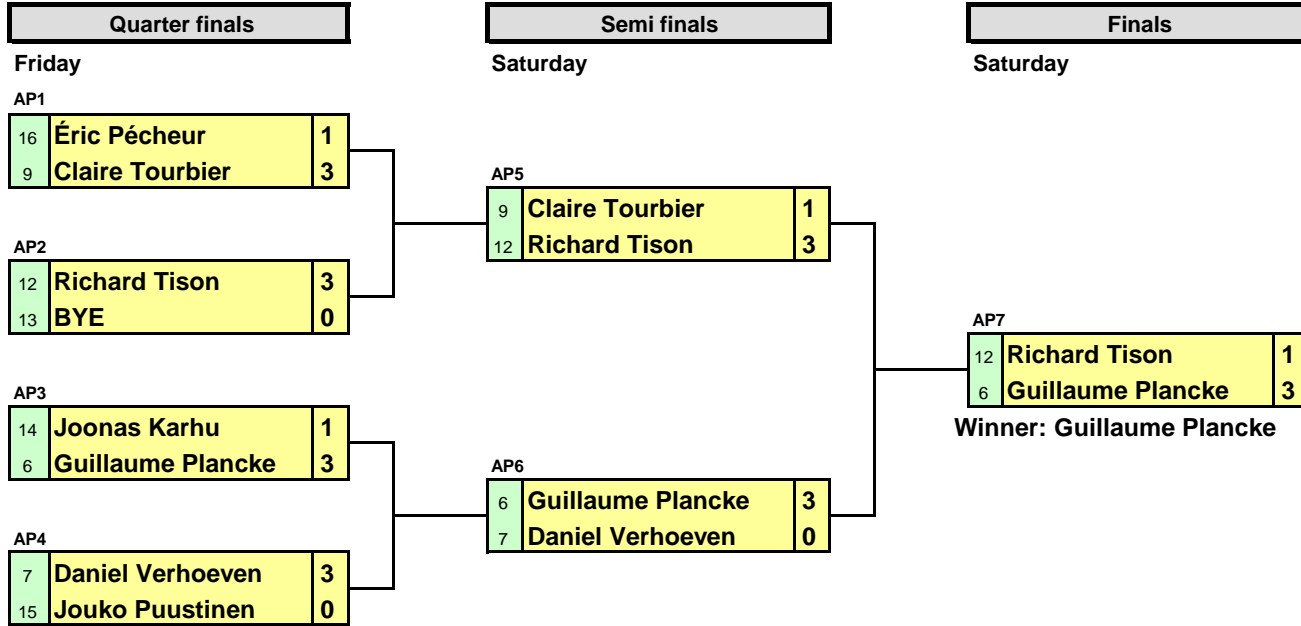

Top Squash Open 2012

A Draw

2nd & 3rd March 2012

Plate competition (Losers 1st round main draw)

Classic plate competition (Loser 2nd round main draw)

Minor plate competition (Loser 1st round plate)