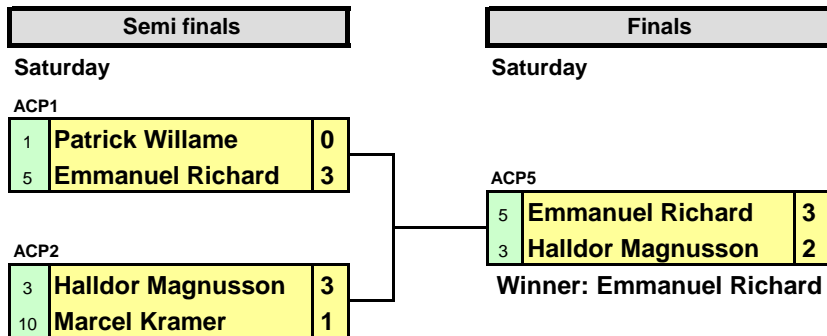

Top Squash Open 2012

A Draw

2nd & 3rd March 2012

Plate competition (Losers 1st round main draw)

Classic plate competition (Loser 2nd round main draw)

Minor plate competition (Loser 1st round plate)