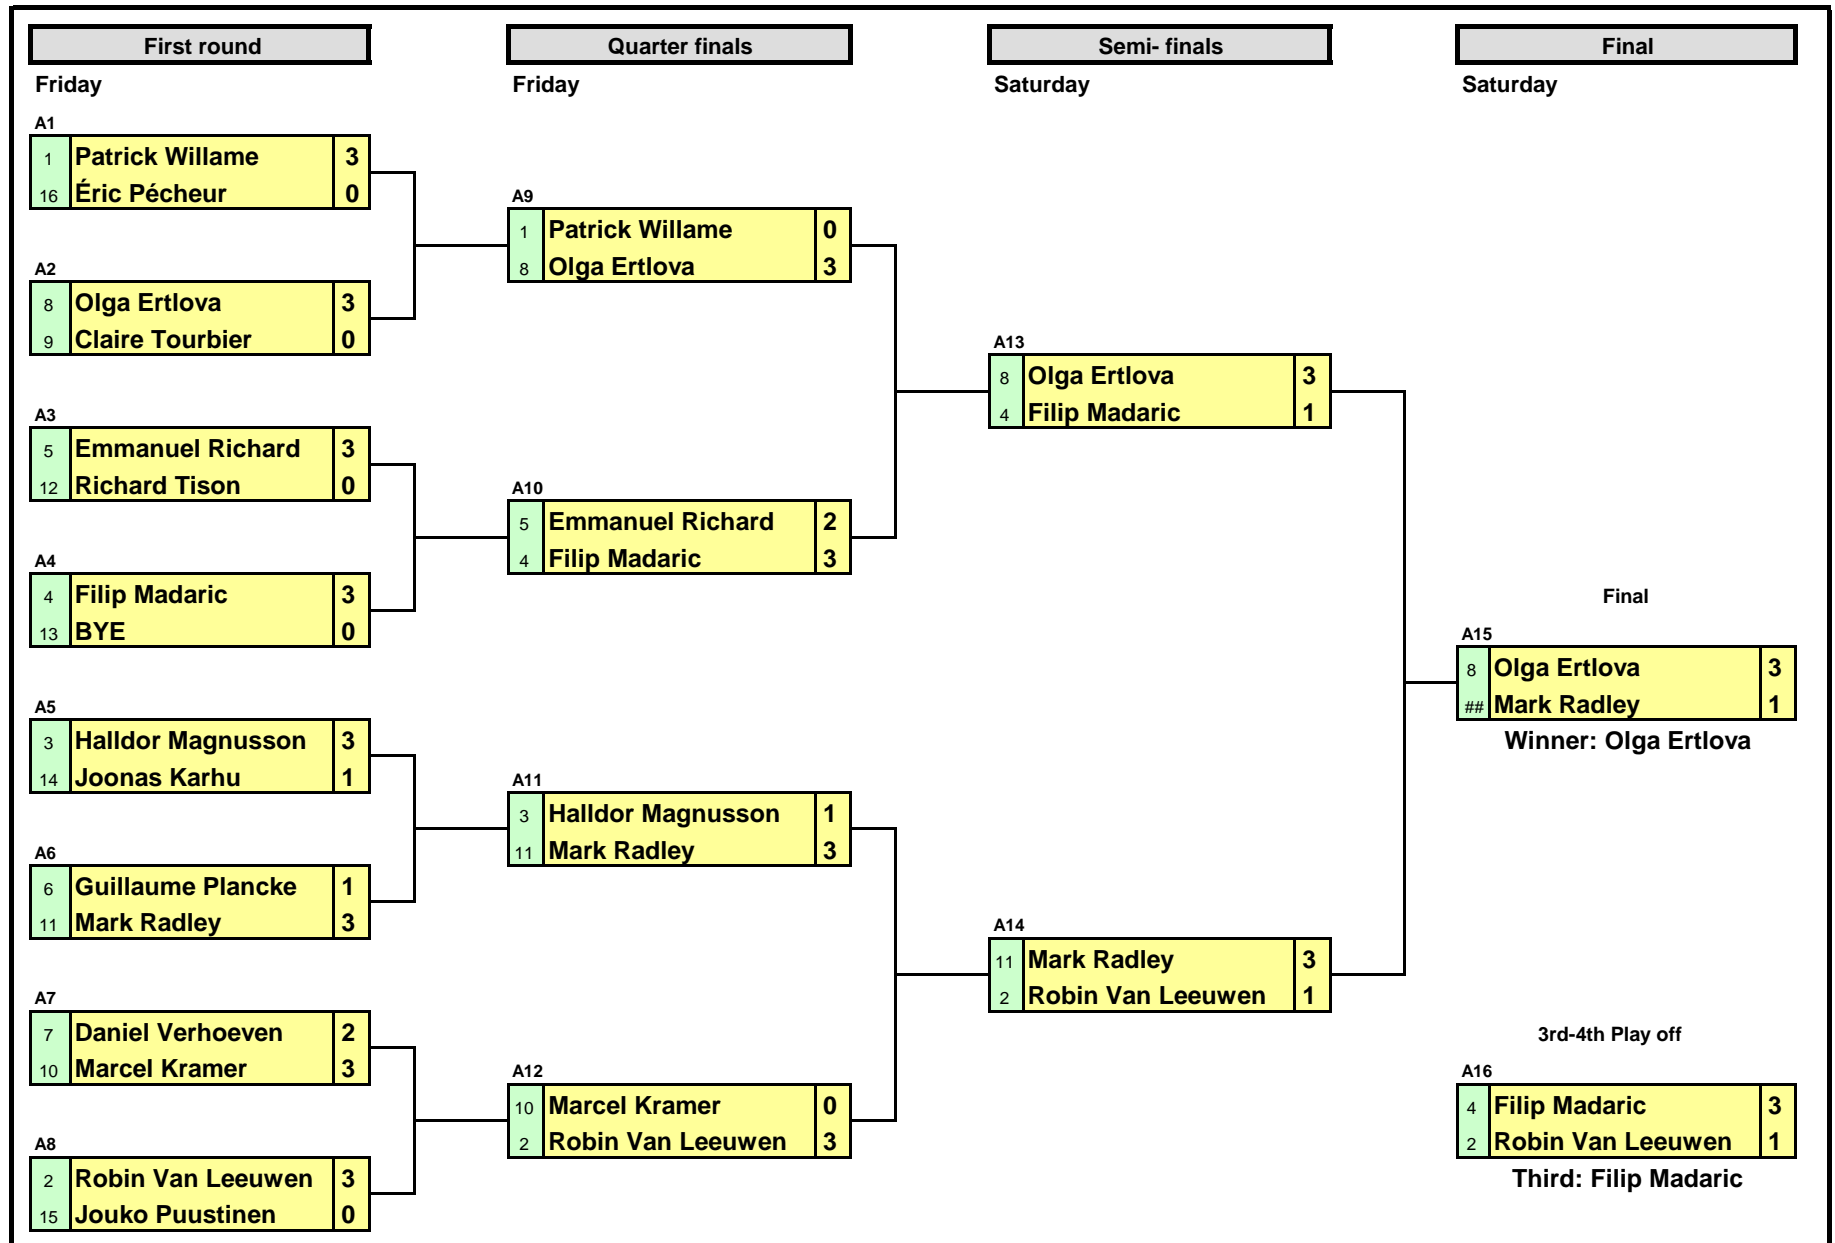

Top Squash Open 2012

A Draw

2nd & 3rd March 2012

Plate competition (Losers 1st round main draw)

Classic plate competition (Loser 2nd round main draw)

Minor plate competition (Loser 1st round plate)