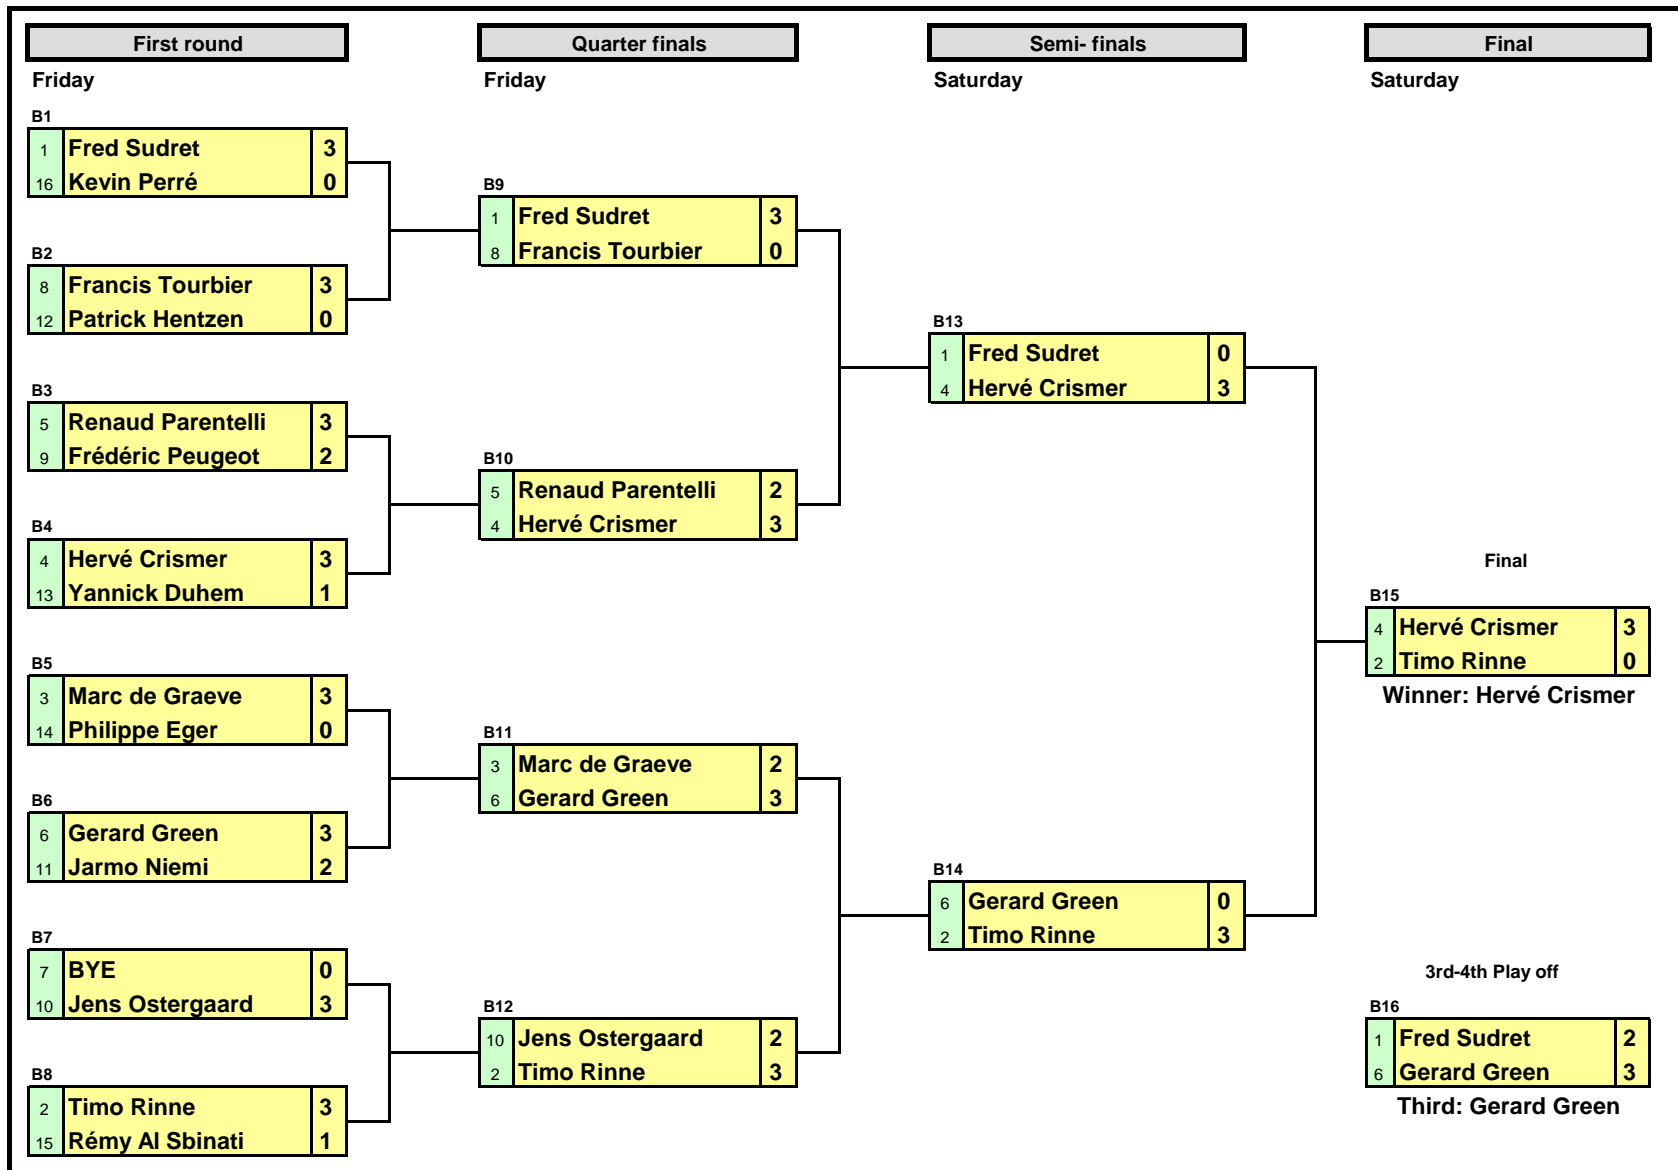

Top Squash Open 2012

A/B Draw

2nd & 3rd March 2012

Plate competition (Losers 1st round main draw)

Classic plate competition (Loser 2nd round main draw)

Minor plate competition (Loser 1st round plate)