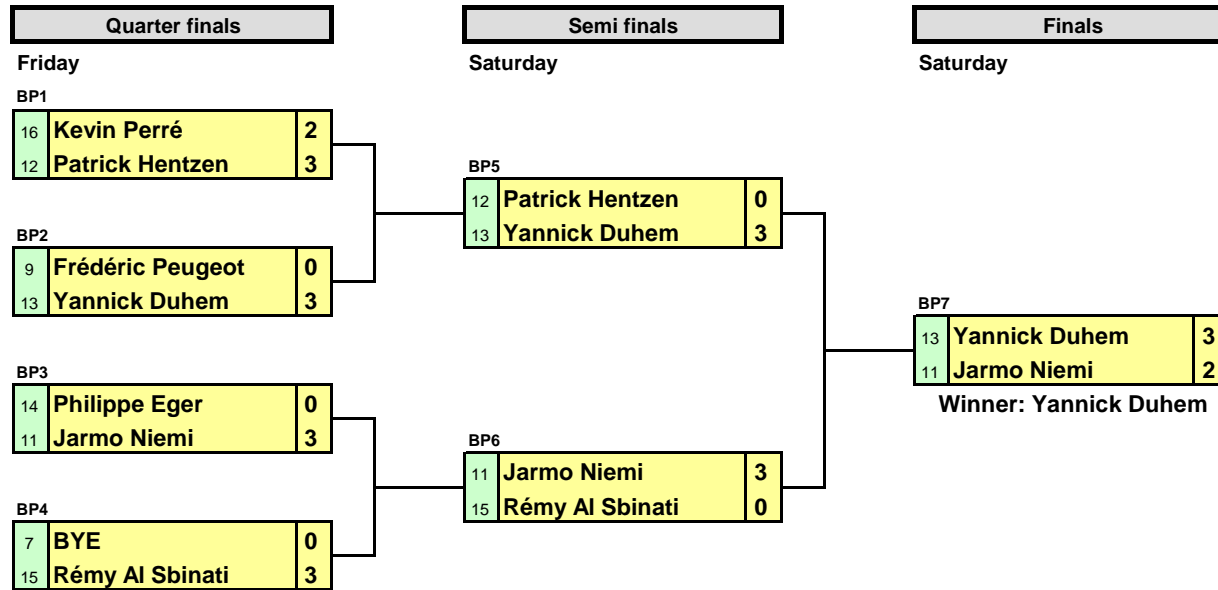

Top Squash Open 2012

A/B Draw

2nd & 3rd March 2012

Plate competition (Losers 1st round main draw)

Classic plate competition (Loser 2nd round main draw)

Minor plate competition (Loser 1st round plate)