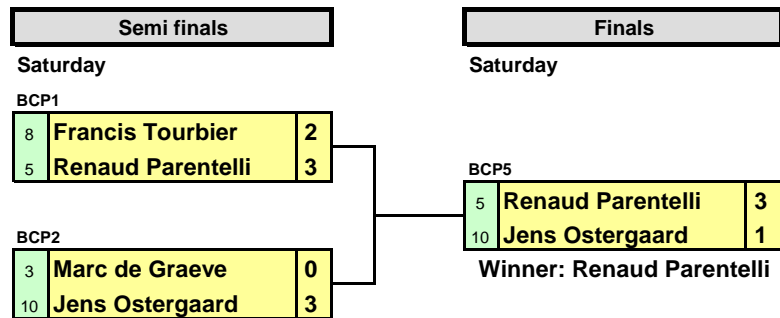

Top Squash Open 2012

A/B Draw

2nd & 3rd March 2012

Plate competition (Losers 1st round main draw)

Classic plate competition (Loser 2nd round main draw)

Minor plate competition (Loser 1st round plate)