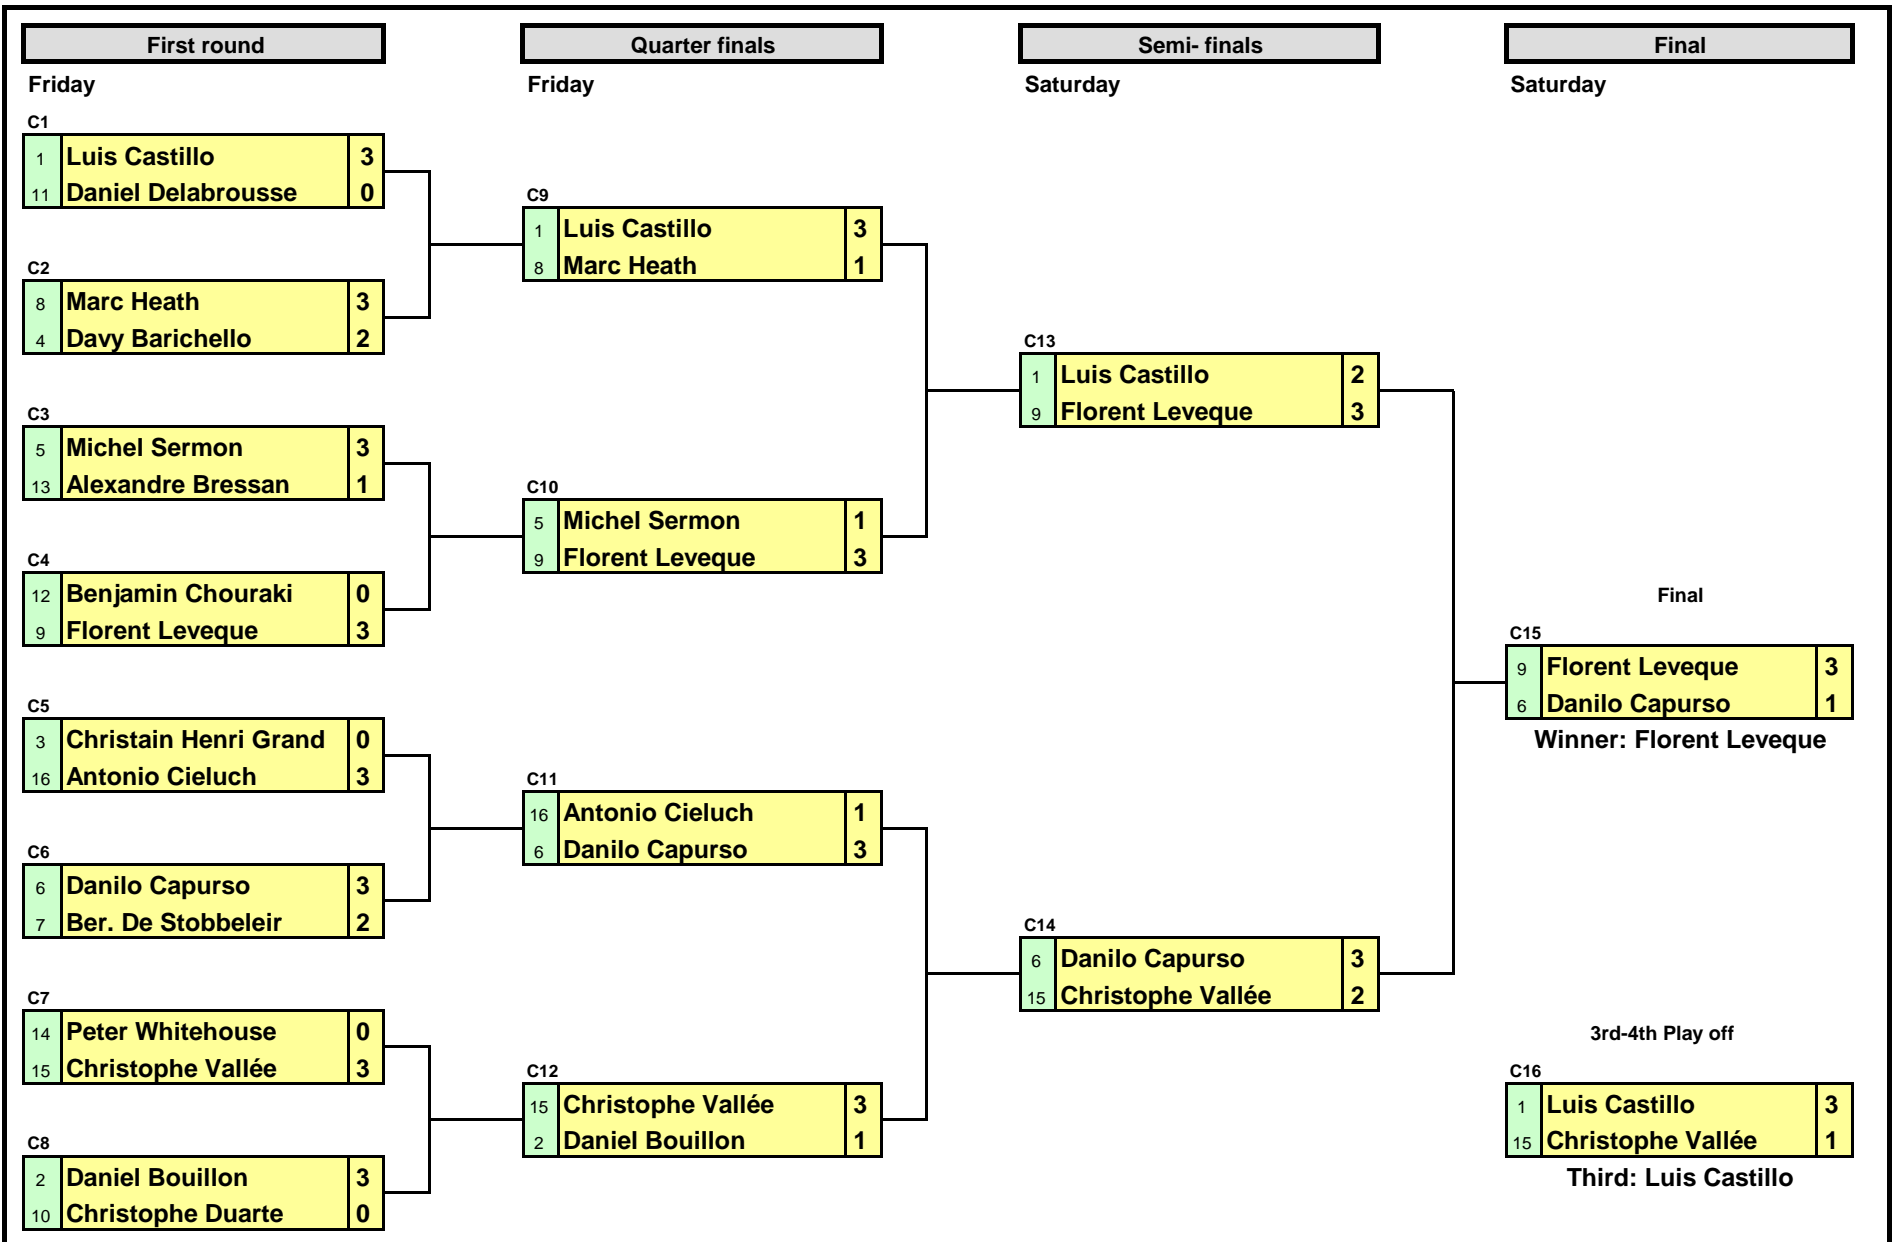

# Top Squash Open 2012

## Plate competition (Losers 1st round main draw)

## Classic plate competition (Loser 2nd round main draw)

## Minor plate competition (Loser 1st round plate)