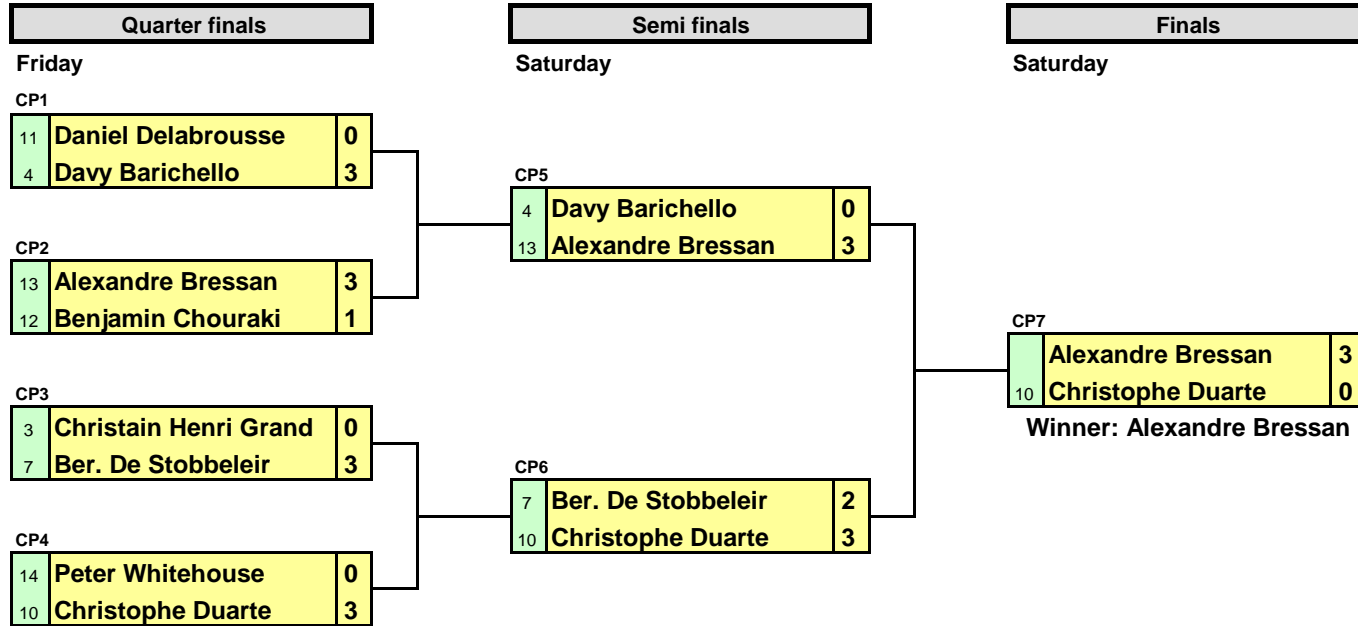

# Top Squash Open 2012

## C Draw

2nd & 3rd March 2012

## Plate competition (Losers 1st round main draw)

## Classic plate competition (Loser 2nd round main draw)