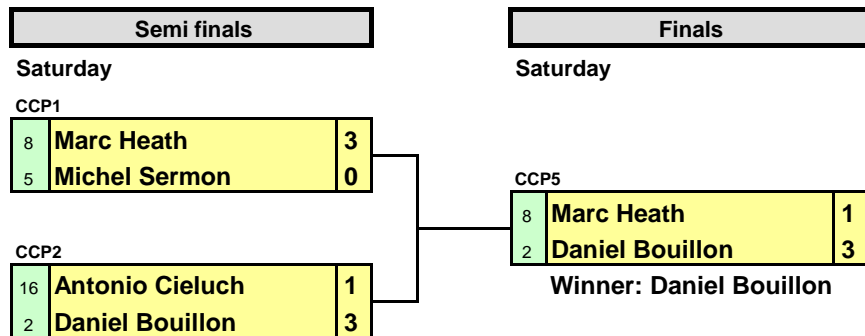

Classic plate competition (Loser 2nd round main draw)