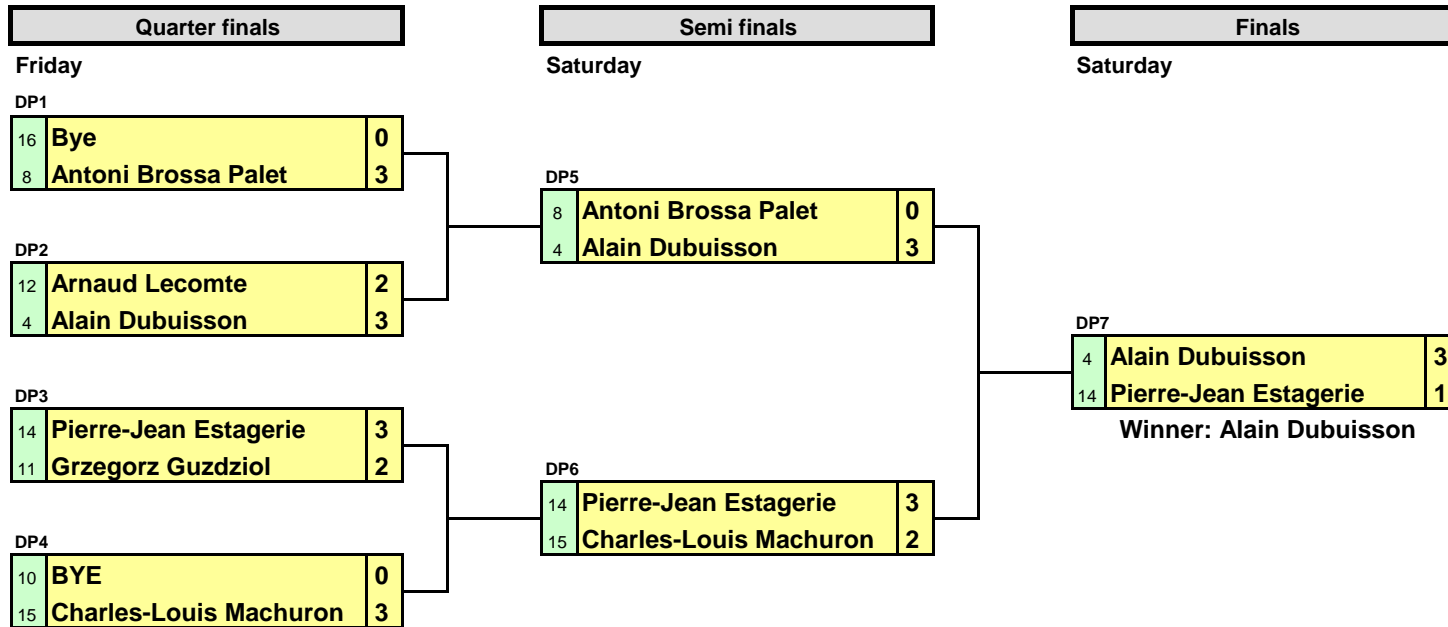

## Plate competition (Losers 1st round main draw)

## Classic plate competition (Loser 2nd round main draw)