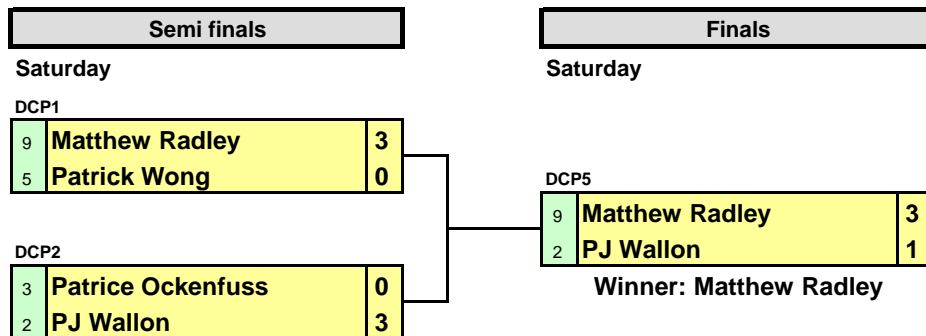

Classic plate competition (Loser 2nd round main draw)