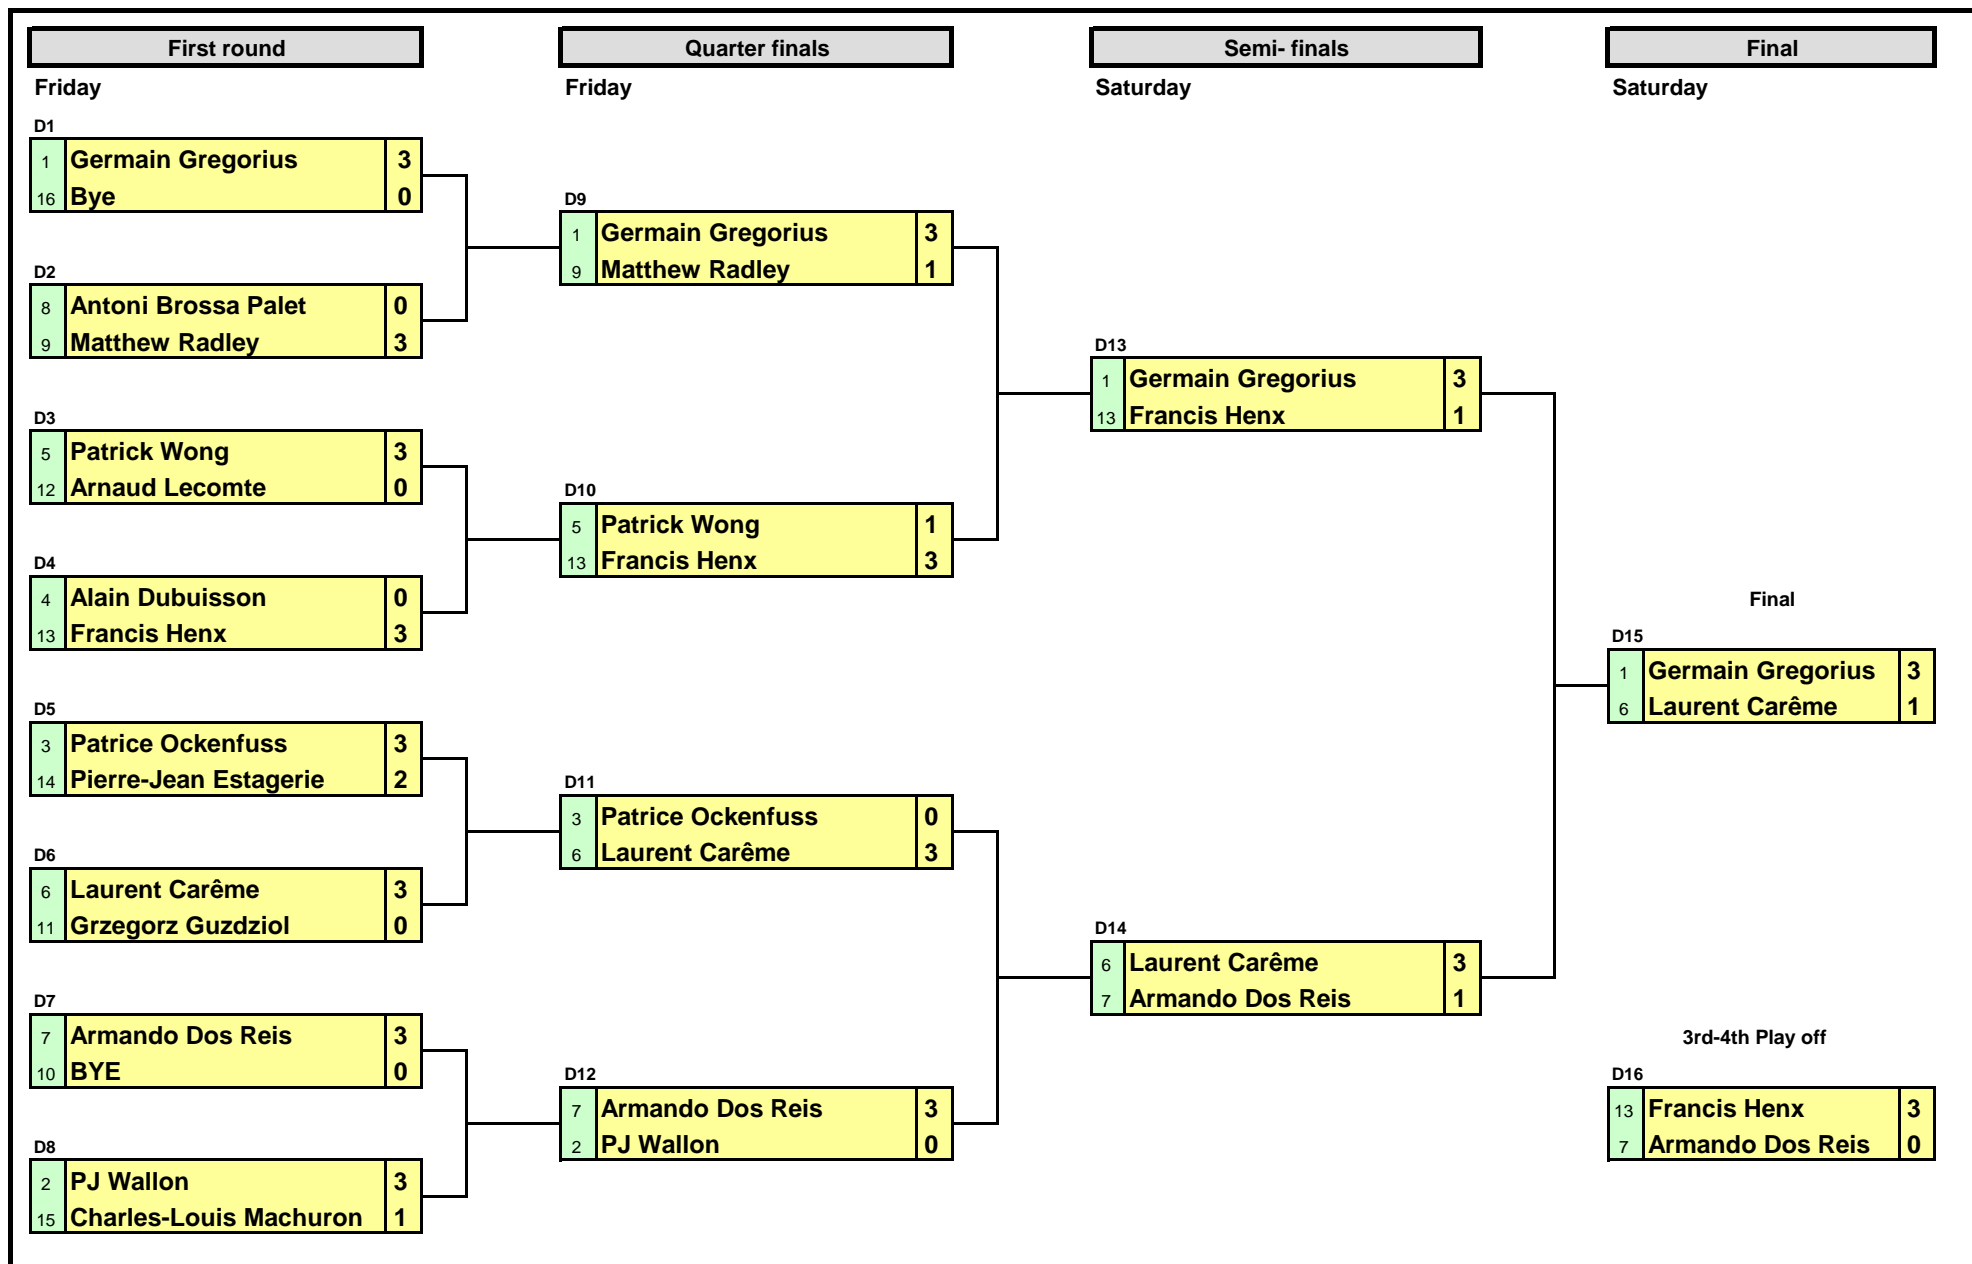

# Top Squash Open 2012

## Plate competition (Losers 1st round main draw)

## Classic plate competition (Loser 2nd round main draw)

## Minor plate competition (Loser 1st round plate)