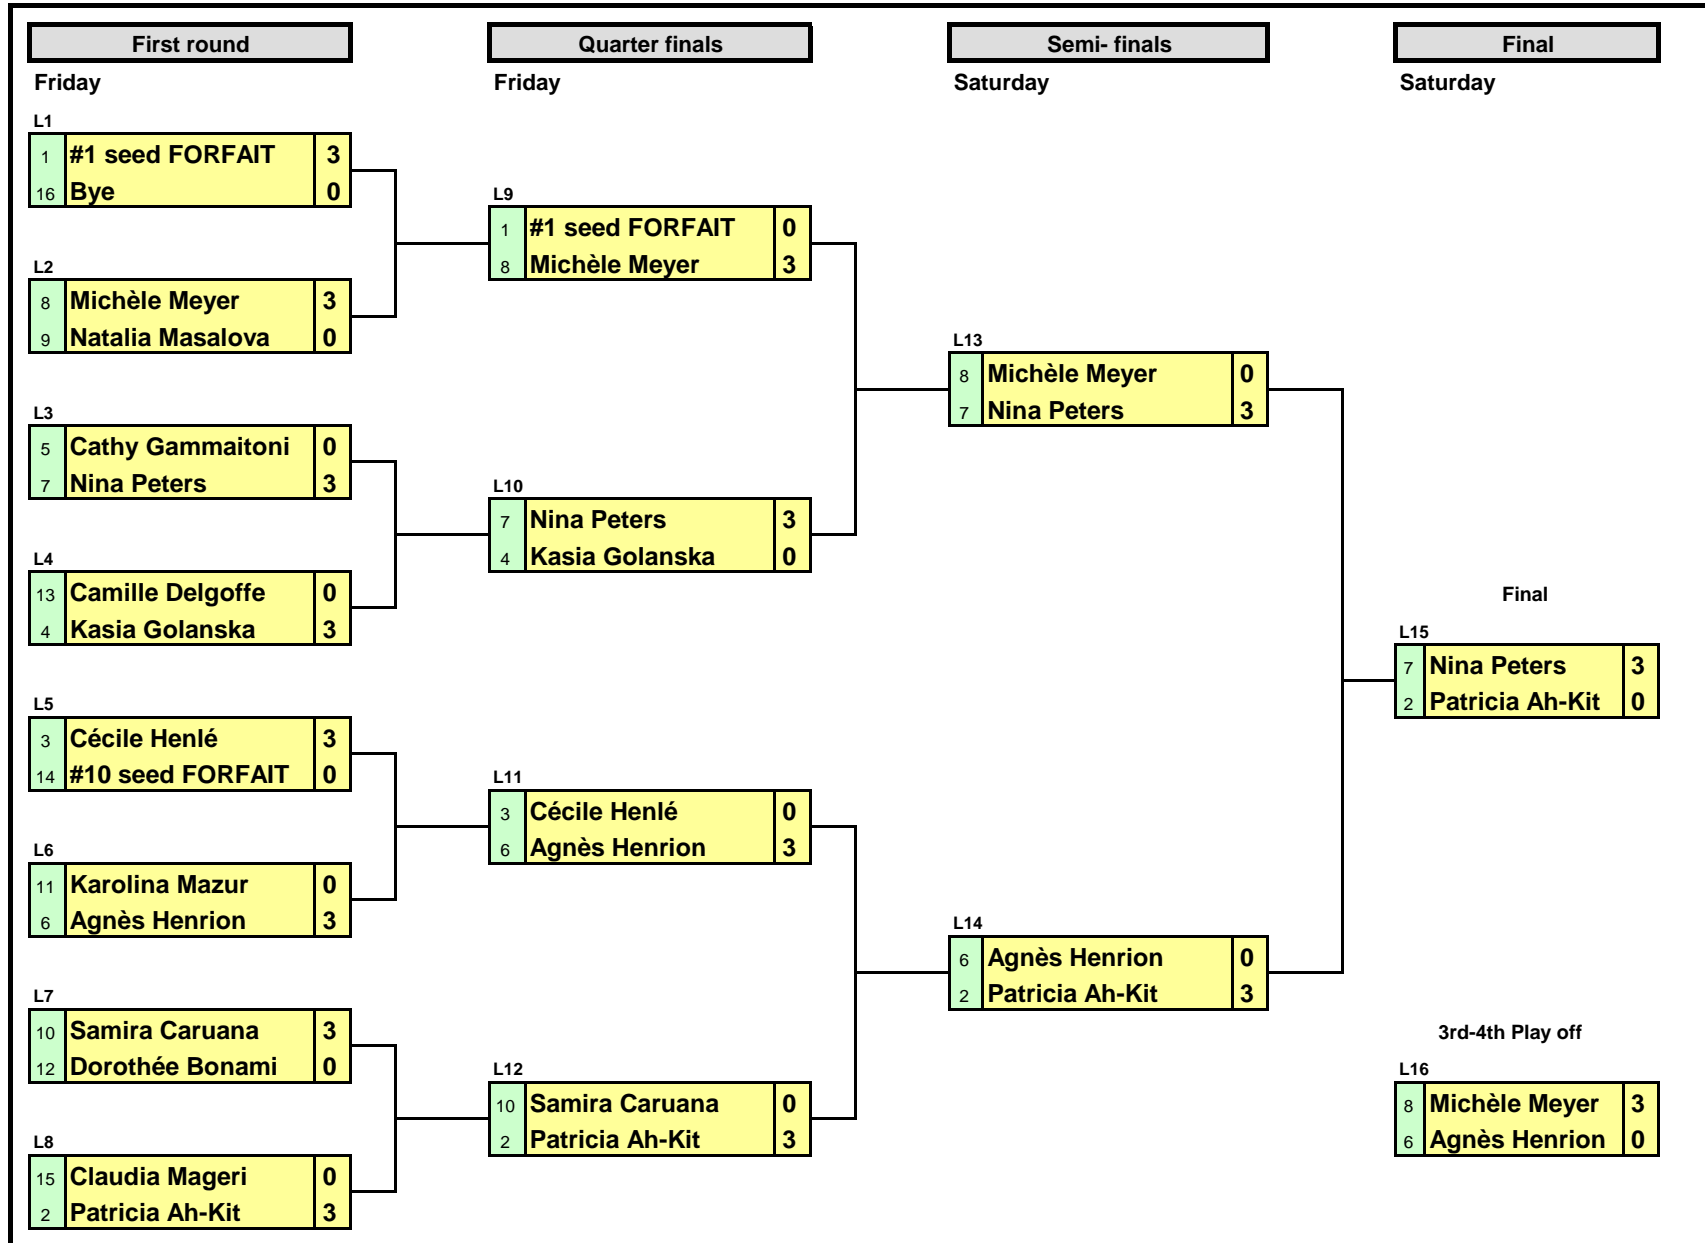

Top Squash Open 2012

Ladies Draw

2nd & 3rd March 2012

Plate competition (Losers 1st round main draw)

Classic plate competition (Loser 2nd round main draw)

Minor plate competition (Loser 1st round plate)