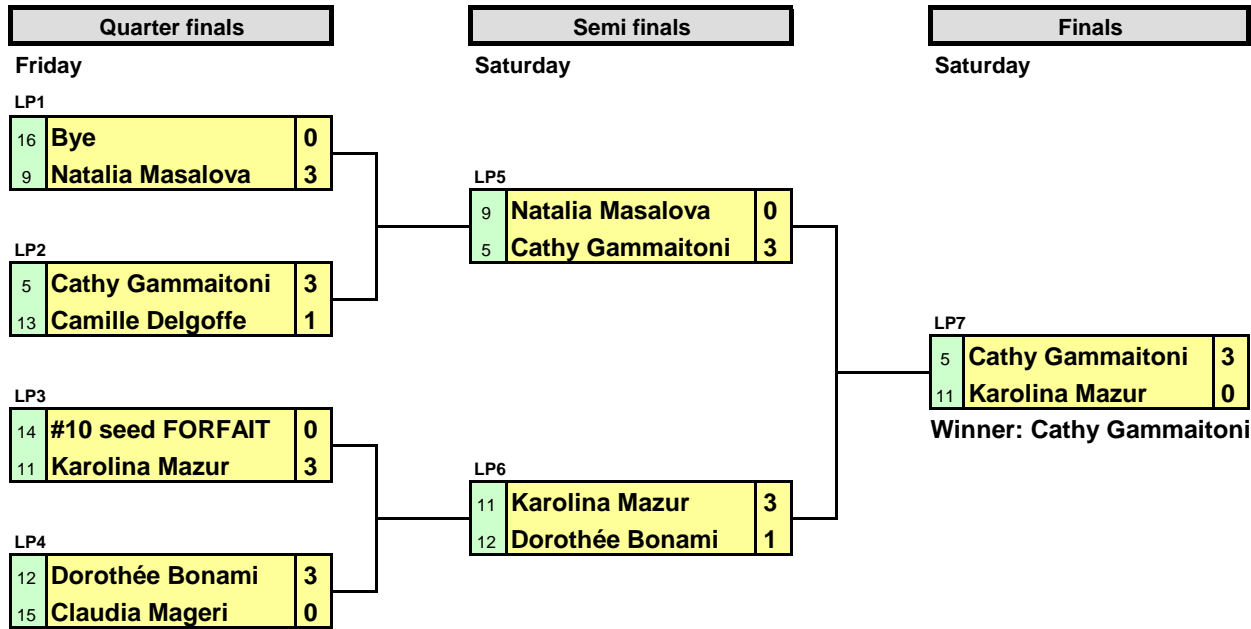

Top Squash Open 2012

Ladies Draw

2nd & 3rd March 2012

Plate competition (Losers 1st round main draw)

Classic plate competition (Loser 2nd round main draw)

Minor plate competition (Loser 1st round plate)