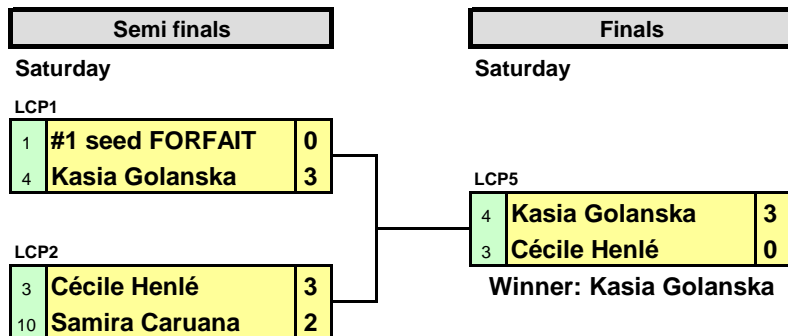

Top Squash Open 2012

Ladies Draw

2nd & 3rd March 2012

Plate competition (Losers 1st round main draw)

Classic plate competition (Loser 2nd round main draw)

Minor plate competition (Loser 1st round plate)