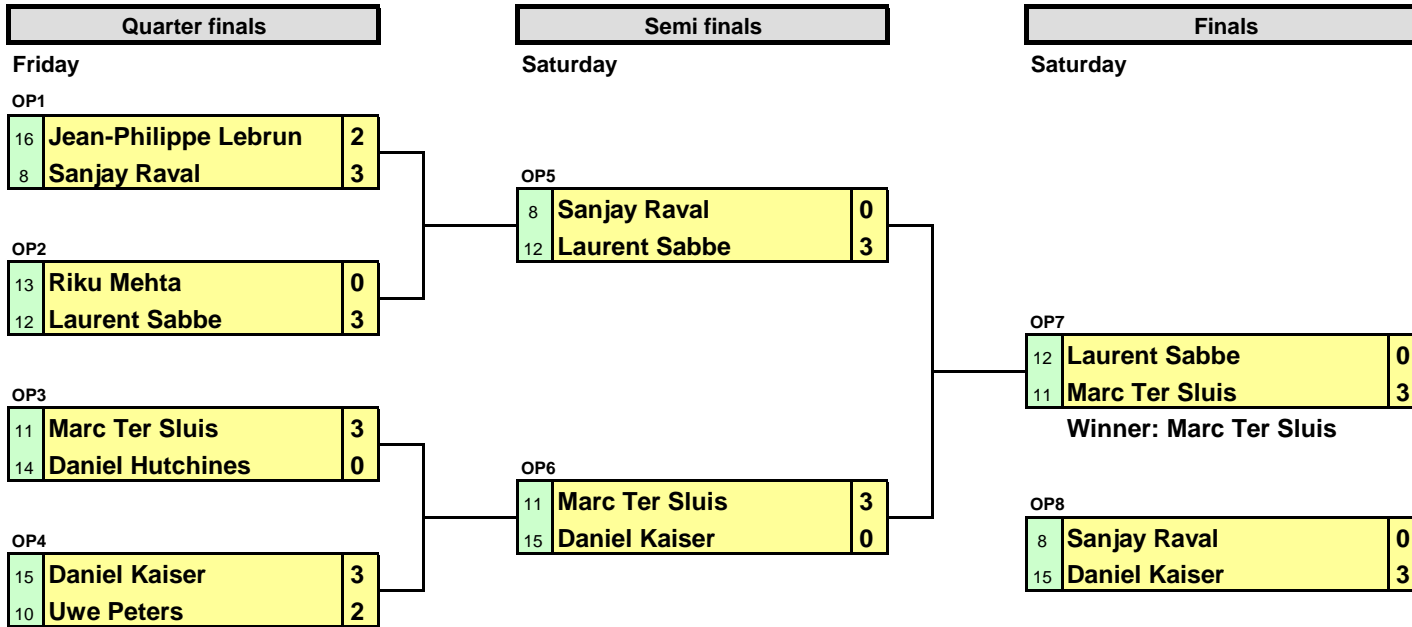

Top Squash Open 2012

Open Draw

2nd & 3rd March 2012

Plate competition (Losers 1st round main draw)

Classic plate competition (Loser 2nd round main draw)

Minor plate competition (Loser 1st round plate)