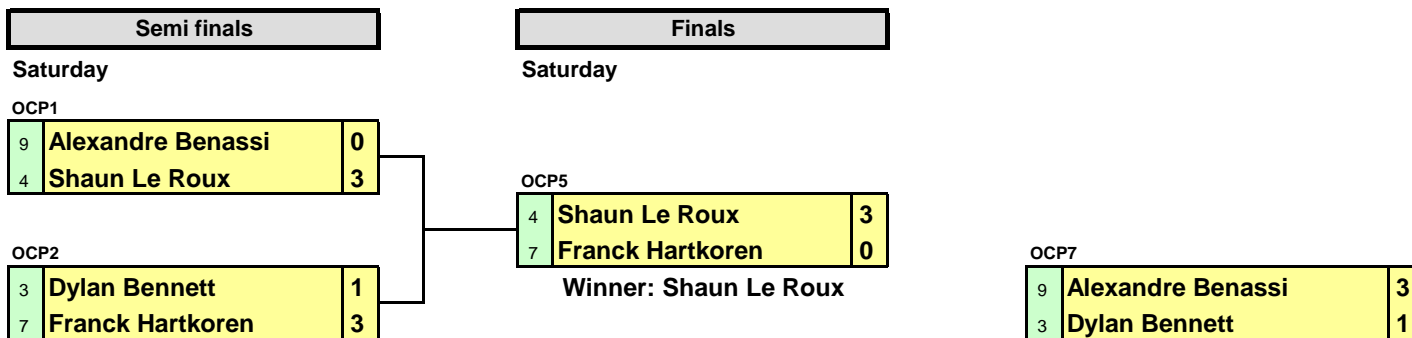

Top Squash Open 2012

Open Draw

2nd & 3rd March 2012

Plate competition (Losers 1st round main draw)

Classic plate competition (Loser 2nd round main draw)

Minor plate competition (Loser 1st round plate)