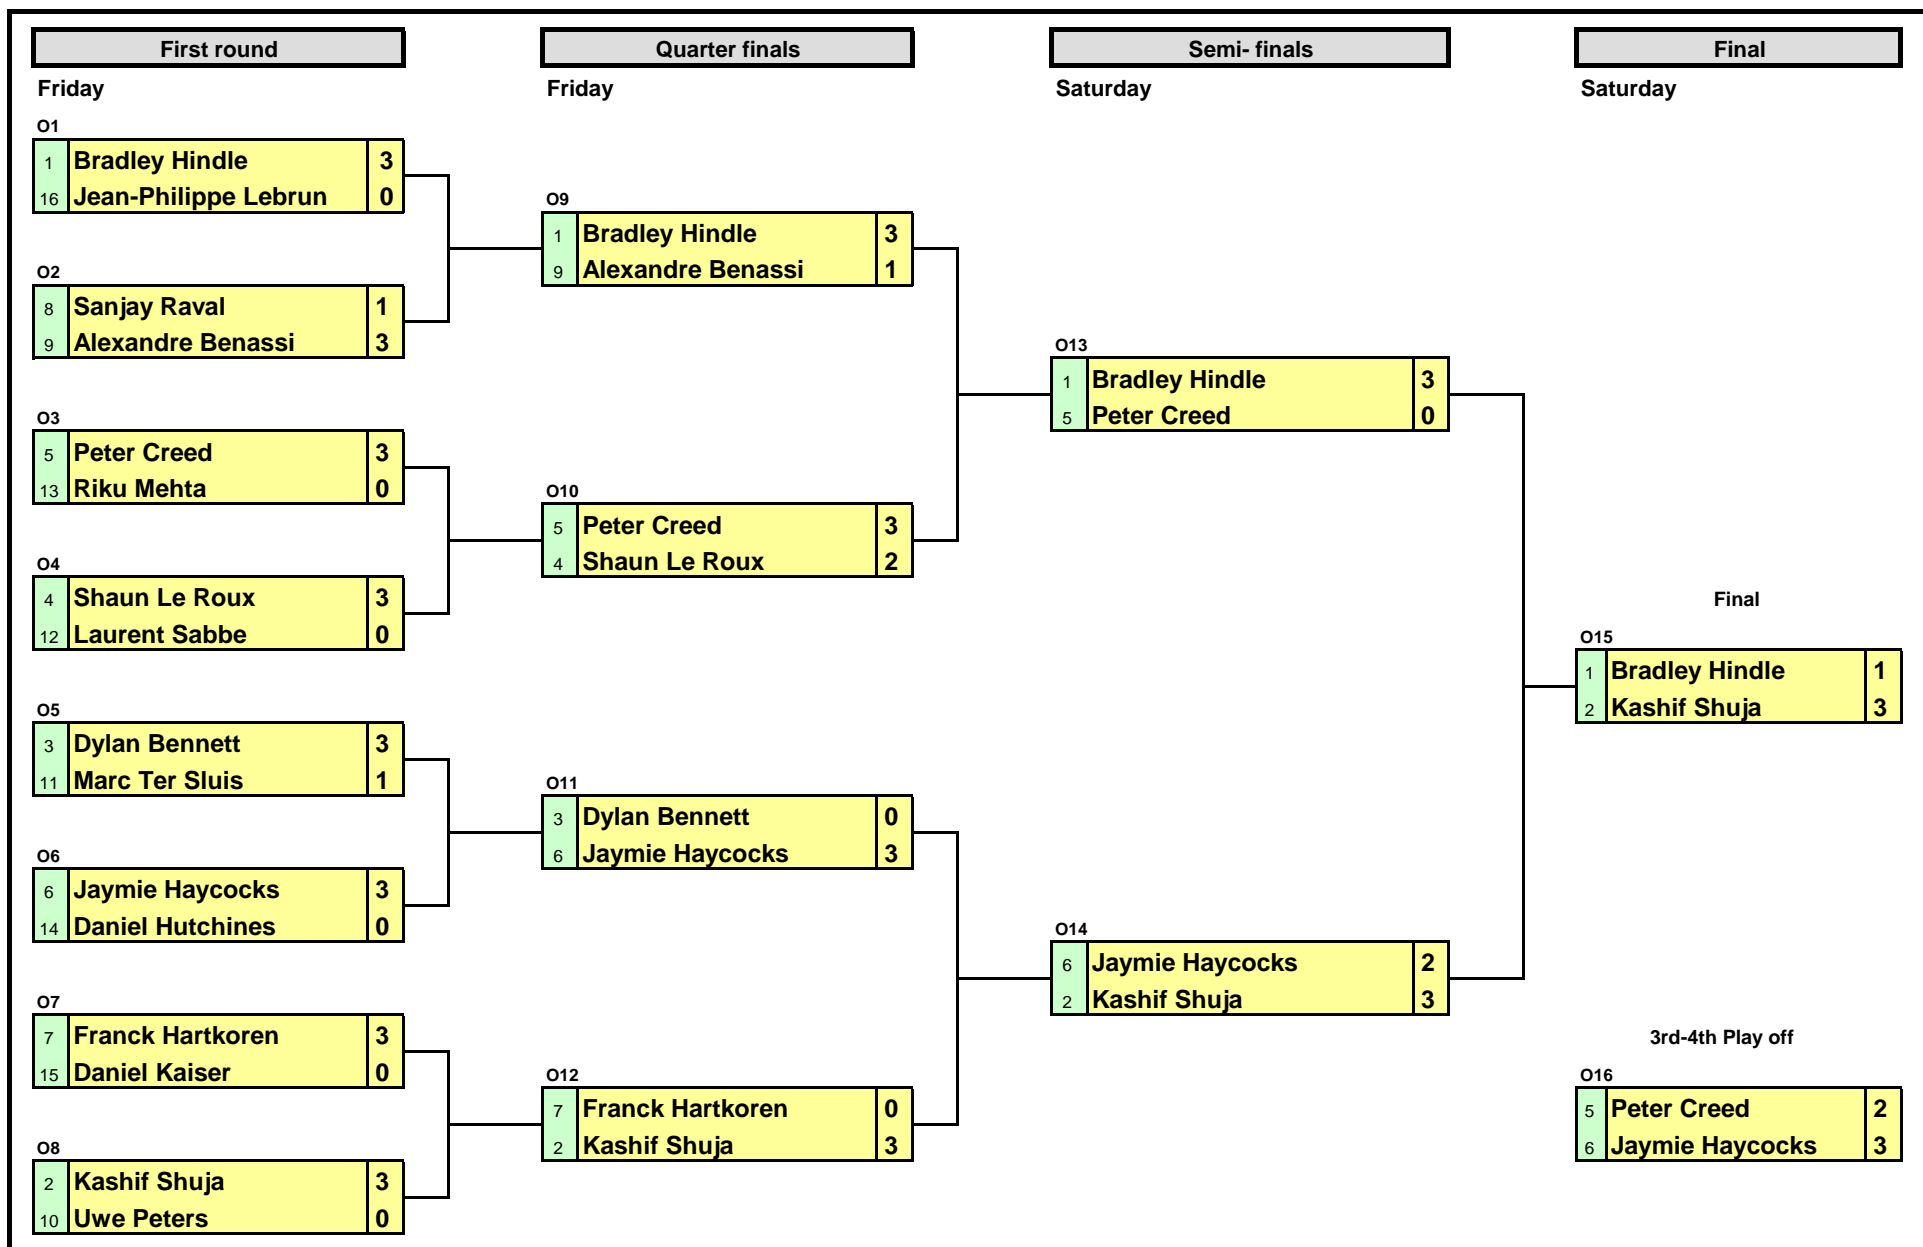

Top Squash Open 2012

Open Draw

2nd & 3rd March 2012

Plate competition (Losers 1st round main draw)

Classic plate competition (Loser 2nd round main draw)

Minor plate competition (Loser 1st round plate)