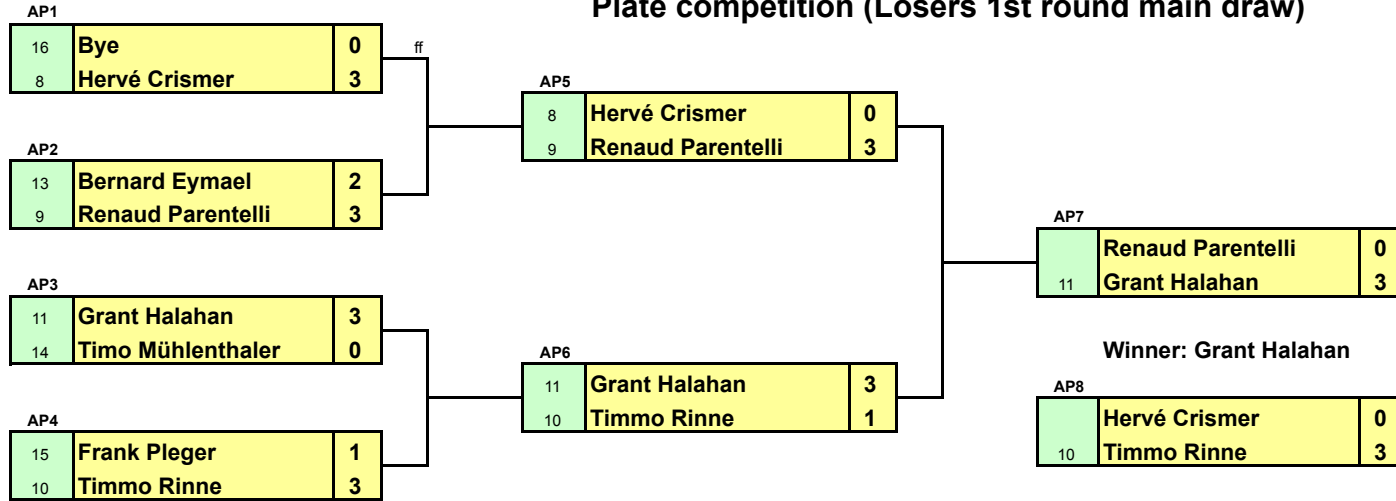

Top Squash Open 2011

A-B Draw

4th & 5th March

Plate competition (Losers 1st round main draw)

Classic plate competition (Loser 2nd round main draw)

Minor plate competition (Loser 1st round plate)