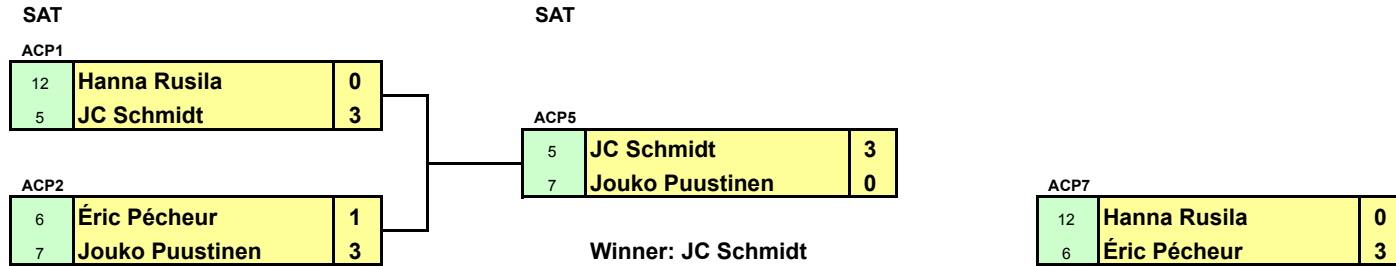

Top Squash Open 2011

A-B Draw

4th & 5th March

Plate competition (Losers 1st round main draw)

Classic plate competition (Loser 2nd round main draw)

Minor plate competition (Loser 1st round plate)