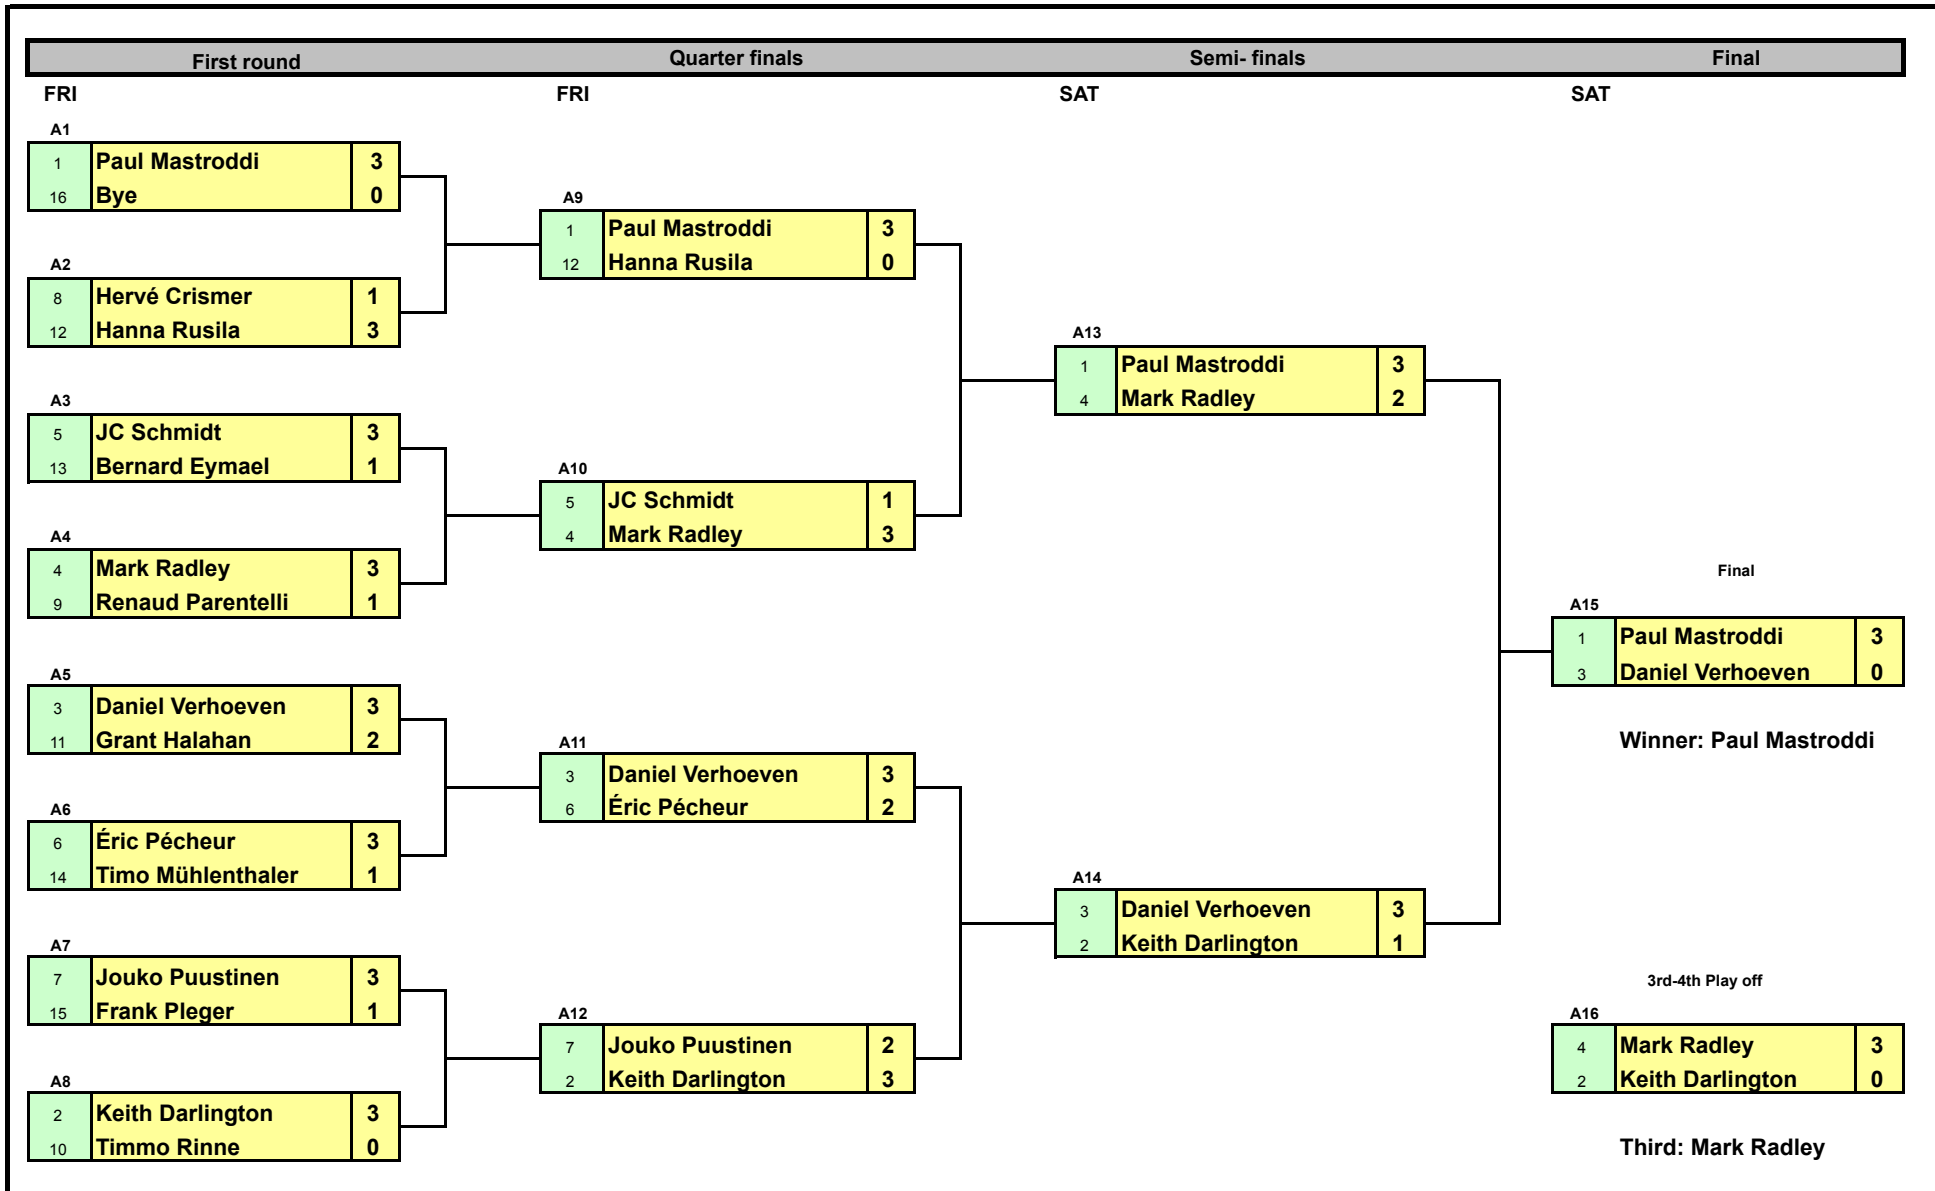

Top Squash Open 2011

A-B Draw

4th & 5th March

Plate competition (Losers 1st round main draw)

Classic plate competition (Loser 2nd round main draw)

Minor plate competition (Loser 1st round plate)