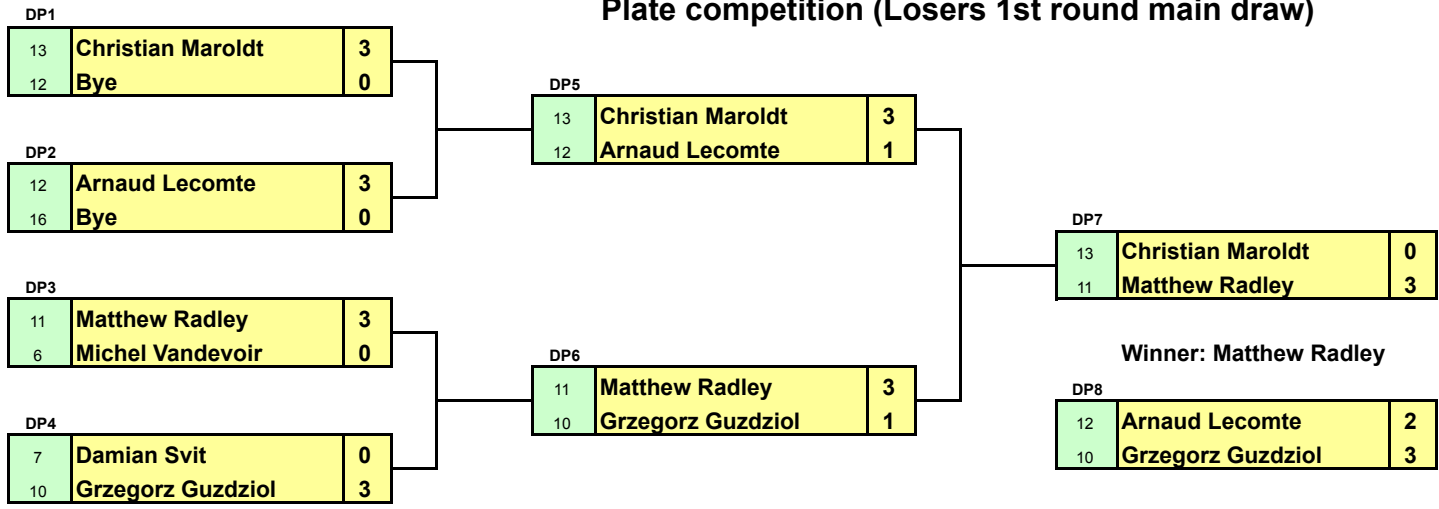

Top Squash Open 2011

D Draw

4th & 5th March

Plate competition (Losers 1st round main draw)

Classic plate competition (Loser 2nd round main draw)

Minor plate competition (Loser 1st round plate)