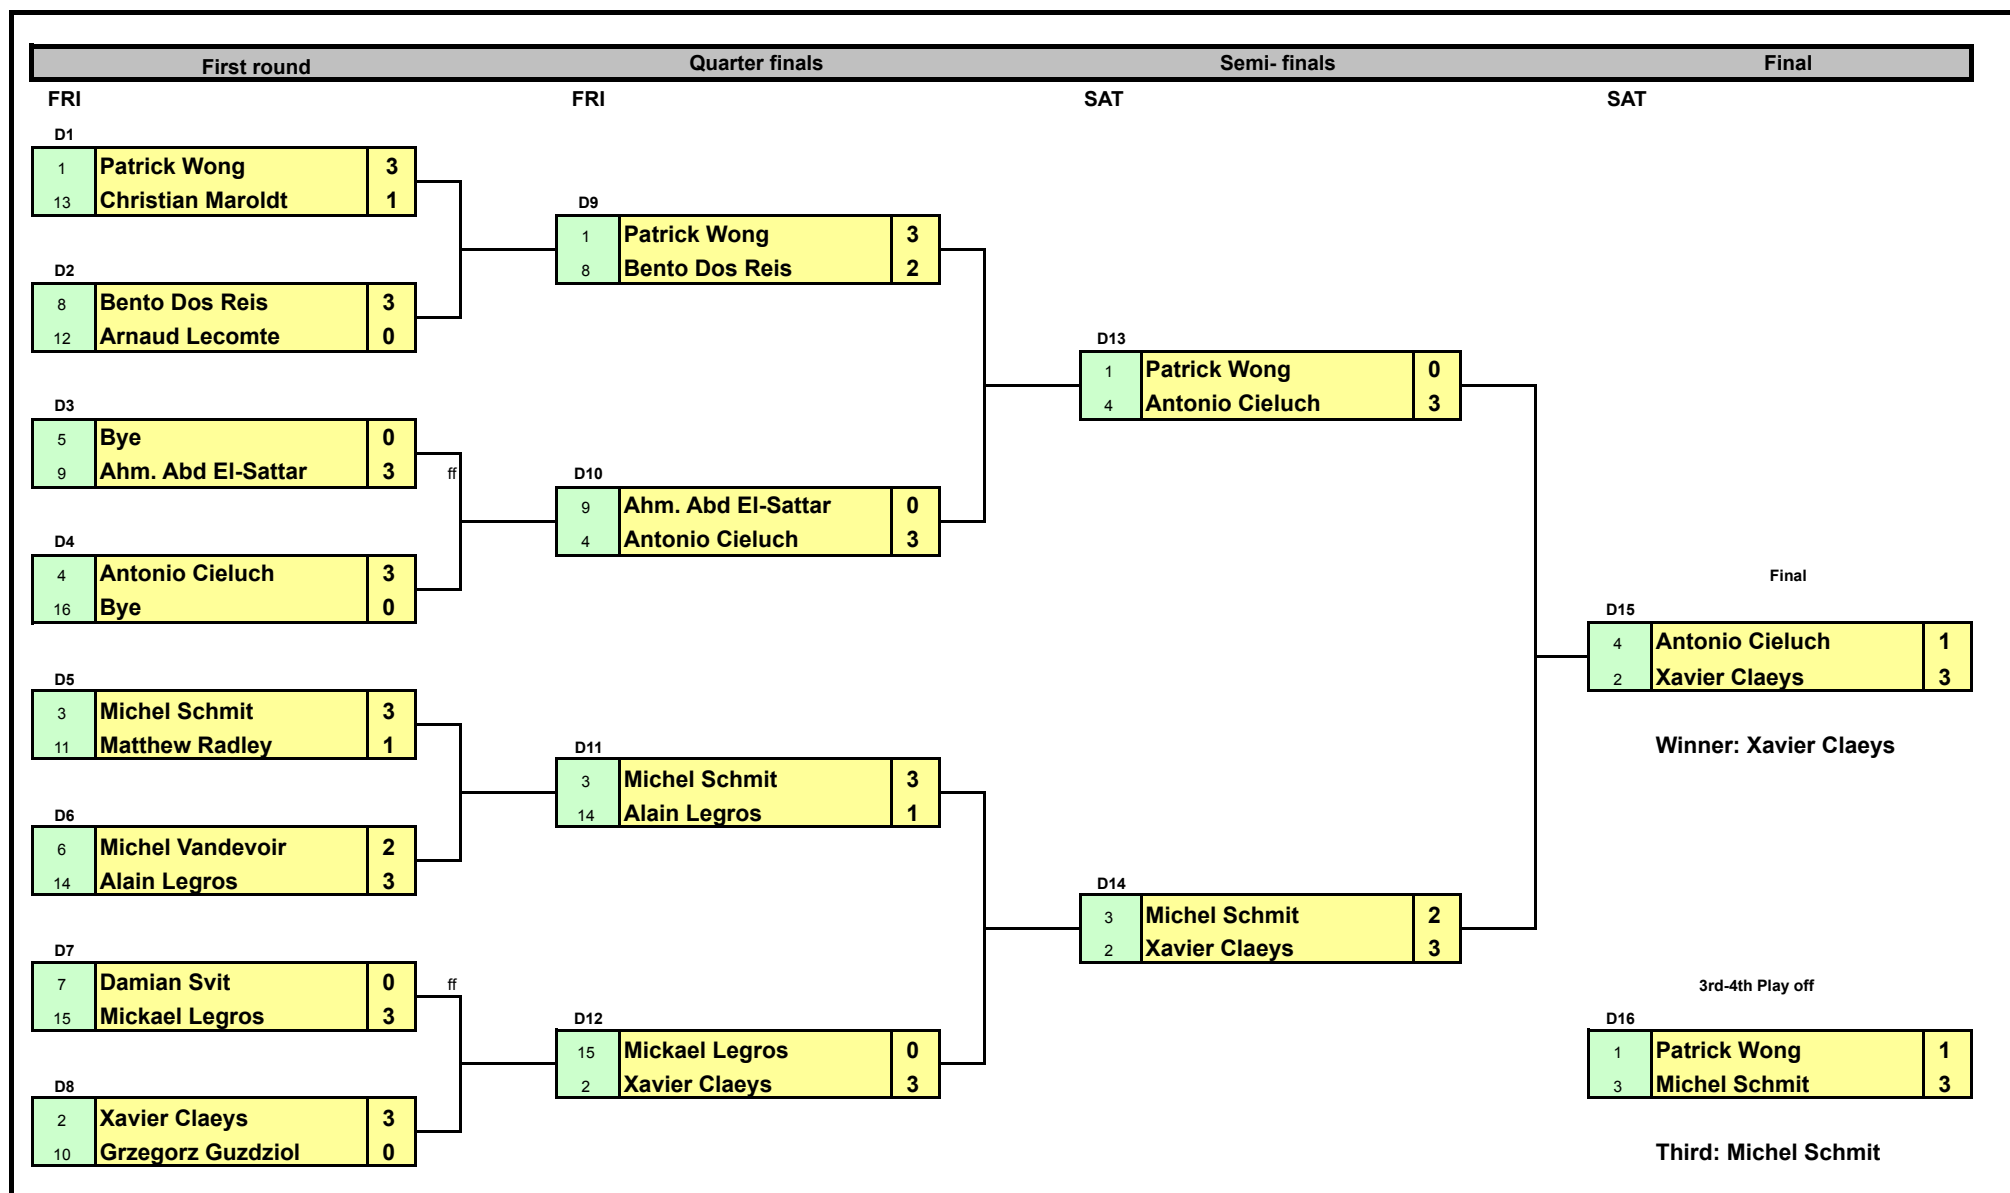

Top Squash Open 2011

D Draw

4th & 5th March

Plate competition (Losers 1st round main draw)

Classic plate competition (Loser 2nd round main draw)

Minor plate competition (Loser 1st round plate)