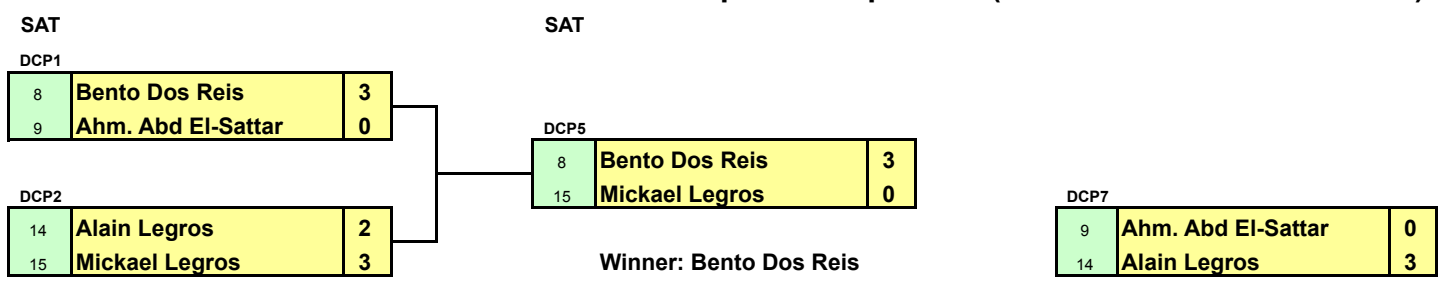

Top Squash Open 2011

D Draw

4th & 5th March

Plate competition (Losers 1st round main draw)

Classic plate competition (Loser 2nd round main draw)

Minor plate competition (Loser 1st round plate)