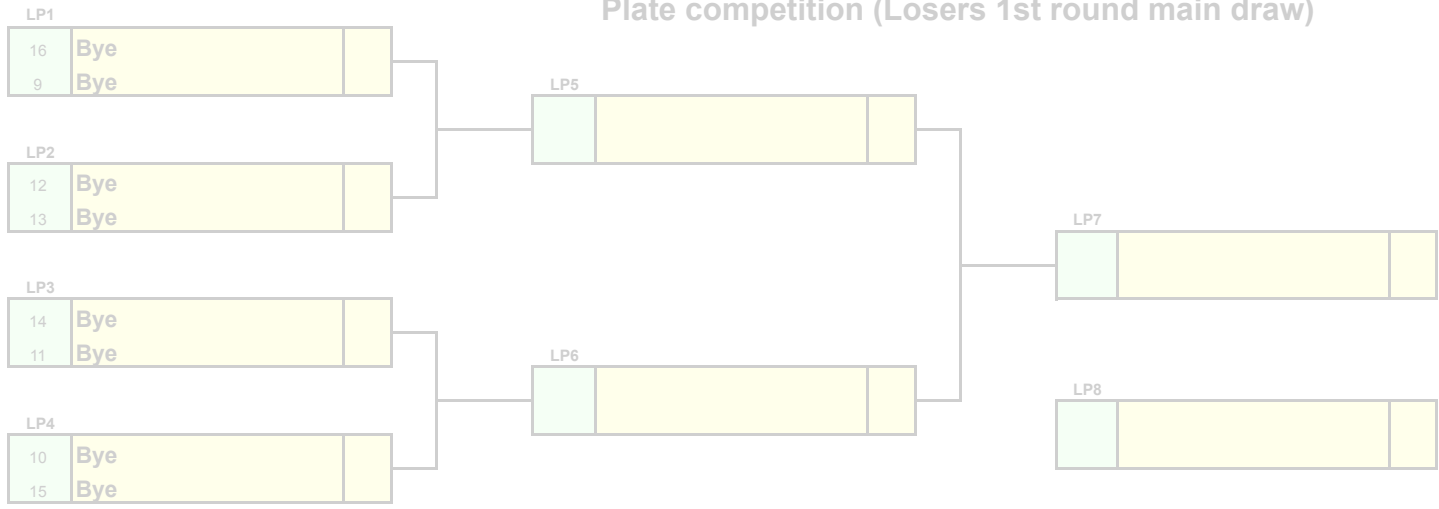

Top Squash Open 2011

Ladies Draw

4th & 5th March

FRI
SAT
SAT

Play offs
Play offs

Plate competition (Losers 1st round main draw)

Classic plate competition (Loser 2nd round main draw)

Minor plate competition (Loser 1st round plate)