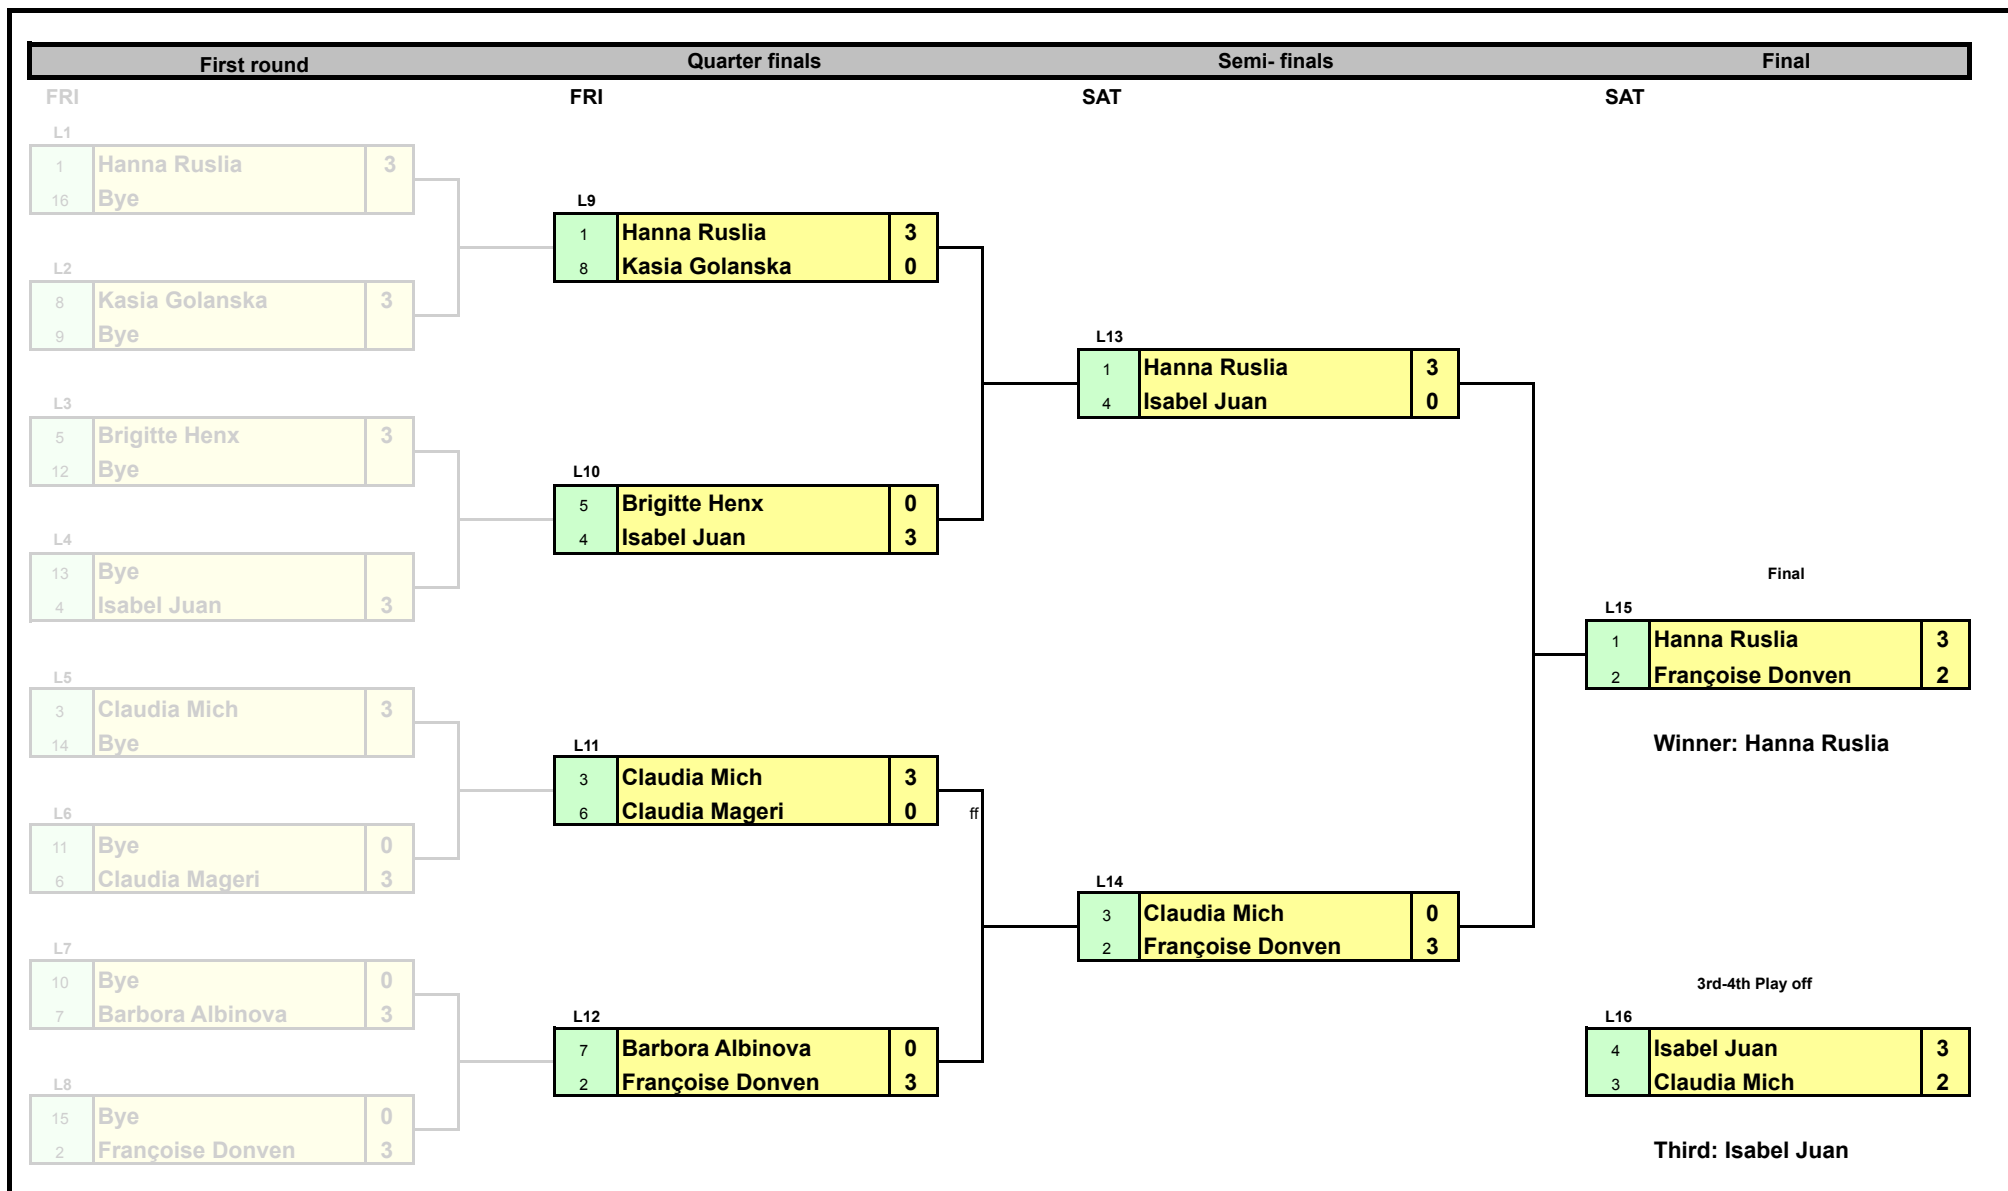

Top Squash Open 2011

Ladies Draw

4th & 5th March

FRI
SAT
SAT

Play offs
Play offs

Plate competition (Losers 1st round main draw)

Classic plate competition (Loser 2nd round main draw)

Minor plate competition (Loser 1st round plate)